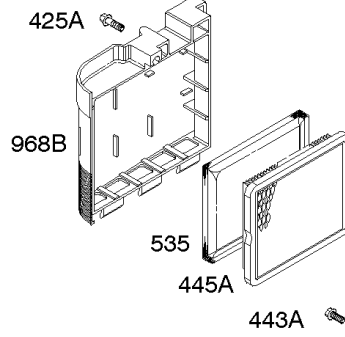

Air Cleaner, Exhaust System

REF NO	PART NO	QTY	DESCRIPTION
11B	691923		TUBE, Breather
81	691740		LOCK, Muffler Screw
163	795629		GASKET-AIR CLEANER -(Air Cleaner)
291	593208		THERMOSTAT
300	593581		MUFFLER -(Ready Start System) -Used After Code Date 13122200
300	790828		MUFFLER -Used Before Code Date 13122300
346	690661		SCREW -(Spark Arrestor)
425A	690670		SCREW -(Air Cleaner Cover)
443A	692523		SCREW -(Air Cleaner Primer Base)
445A	491588S		FILTER-A/C CARTRIDGE
534A	798294		SCREW -(Air Cleaner)
535	493537S		FILTER, Air Cleaner Foam
536A	798293		CLEANER, Air
613	691340		SCREW -(Muffler) (1/4-20 x 2.75 Inches Total Length, 2.25 Inch Shoulder Length)
613	790833		SCREW -(Muffler) (1/4-20 x 2.75 Inches Total Length, 2.08 Inch Shoulder Length)
613	792678		SCREW -(Muffler) (1/4-20 x 3.39 Inches Total Length, 2.71 Inch Shoulder Length)
613A	691653		SCREW -(Muffler) (1/4-20 x 3.39 Inches Total Length, 2.88 Inch Shoulder Length)
676	396548		DEFLECTOR-MUFFLER
676A	393756		DEFLECTOR, Muffler -(Side Outlet)
676C	493871		DEFLECTOR, Muffler
676E	393760		DEFLECTOR, Muffler
677	690661		SCREW -(Muffler Deflector) (Thread Forming)
677A	593440		SCREW -(Muffler Deflector) (Self-Drilling & Tapping)
832	593875		GUARD, Muffler
832A	691424		MUFFLER
832B	497683		GUARD, Muffler
832E	793568		MUFFLER
836	690664		SCREW -(Muffler Guard)
836B	691147		SCREW -(Muffler Guard)
836C	790745		SCREW -(Muffler Guard)
875	593580		BASE, Air Cleaner -(Primer) -Used After Code Date 14012600
883	691881		GASKET, Exhaust
966A	593942		BASE, Air Cleaner -(Primer) (2 Point Mounting) -Used After Code Date 14012600
966D	593945		BASE, Air Cleaner -(Primer) -Used After Code Date 14012600