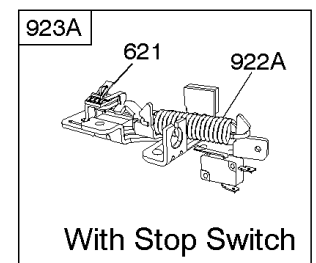

Not For Reproduction

843 843A 188

745

Controls, Electrical, Flywheel Brake, Governor Spring

REF NO	PART NO	QTY	DESCRIPTION
98A	493280		KIT-IDLE SPEED -(Idle Speed)
188	693399		SCREW -(Control Bracket)
202	691829		LINK, Mechanical Governor
209B	699056		SPRING, Governor
222K	593582		BRACKET-CONTROL
236	691826		LINK, Lockout
265	690798		CLAMP, Casing
265A	691024		CLAMP, Casing
265B	692179		CLAMP-CASING
267	691044		SCREW -(Casing Clamp)
268	691025		CASING, Control Wire -(Cut To Required Length)
269	691026		WIRE, Control -(Cut To Required Length)
270	691027		NUT -(Control Wire Casing)
271	691028		LEVER, Control
347	691396		SWITCH, Rocker
356	692390		WIRE, Stop
356B	693010		WIRE, Stop
356D	496381		WIRE, Stop
356H	690791		WIRE, Stop
497	690664		SCREW -(Stopswitch Bracket)
500	691086		WASHER -(Key Switch)
578	398153		WIRE ASSEMBLY
578A	695283		WIRE ASSEMBLY
621	692310		SWITCH, Stop
627	792565		BRACKET-STOPSWITCH
627A	793211		BRACKET, Stopswitch
664	691087		NUT -(Key Switch)
668	493823		SPACER -(Includes 2)
745	691648		SCREW -(Brake)
789A	696546		HARNESS, Wiring
789F	594393		HARNESS, Wiring
789B	792685		HARNESS, Wiring
789C	796385		HARNESS, Wiring
789D	796574		HARNESS, Wiring
789E	594392		HARNESS, Wiring
843	691884		SLEEVE, Lever -(Speed Control)
843A	691895		SLEEVE, Lever -(Choke)
853	695268		ADAPTER, Wire
853A	695897		ADAPTER, Wire
892	690646		SWITCH-KEY
922A	692135		SPRING, Brake
923	796136		BRAKE -(Rewind Start)

843 843A 188

Controls, Electrical, Flywheel Brake, Governor Spring

REF NO	PART NO	QTY	DESCRIPTION
923A	796387		BRAKE -(Electric Start)
990	691959		KEY SET

Not For Reproduction

Electric Starter, Gasket Kits