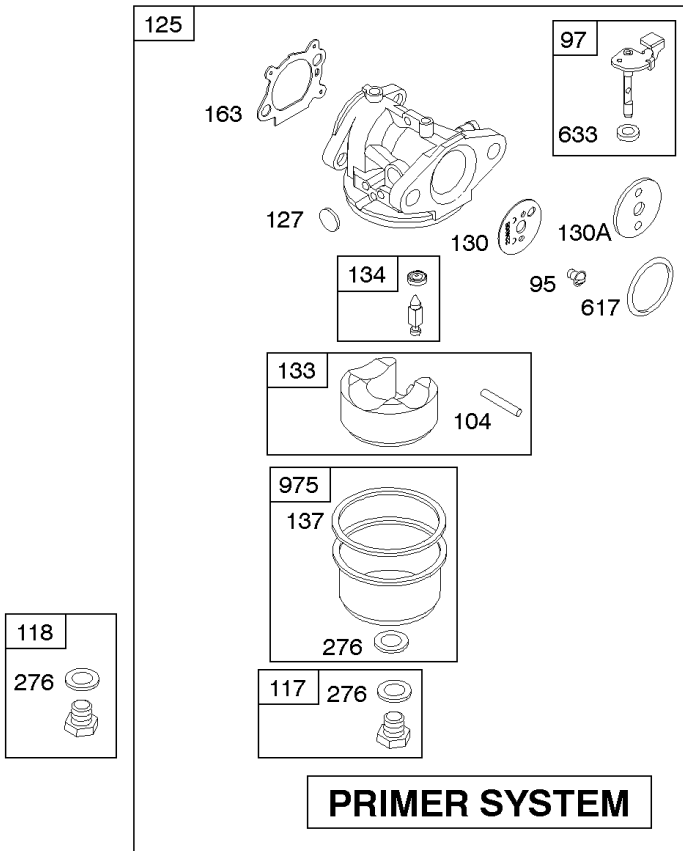

Carburetor

REF NO	PART NO	QTY	DESCRIPTION
137	693981		GASKET-FLOAT BOWL -(1/16)
141	796193		KIT, Choke Shaft -Used After Code Date 08031200
163	795629		GASKET-AIR CLEANER -(Air Cleaner)
217	690354		SPRING, Choke Return
231	691636		SCREW -(Choke Valve)
276	271716		WASHER-SEALING
617	270344S		SEAL, O-Ring -(Intake Manifold)
633	691321		SEAL-CHOKE/THR SHAFT -(Throttle Shaft)
633A	693867		SEAL, Choke/Throttle Shaft
692	590931		SPRING, Detent
975	796611		BOWL, Float

Not For Reproduction