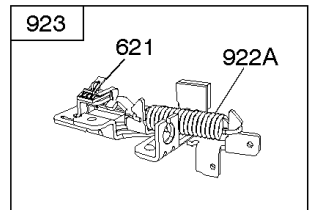

843 843A 188