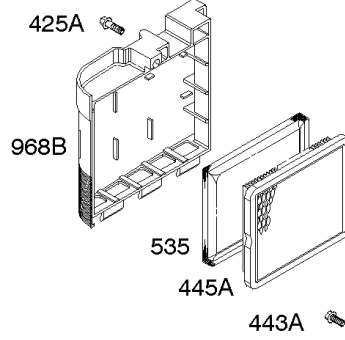

Air Cleaner, Exhaust System

REF NO	PART NO	QTY	DESCRIPTION
11B	691923		TUBE, Breather
81	691740		LOCK, Muffler Screw
163	795629		GASKET-AIR CLEANER -(Air Cleaner)
291	593208		THERMOSTAT
300	593581		MUFFLER -(Ready Start System) -Used After Code Date 13122200
300	790828		MUFFLER -Used Before Code Date 13122300
346	690661		SCREW -(Spark Arrestor)
425A	690670		SCREW -(Air Cleaner Cover)
443A	692523		SCREW -(Air Cleaner Primer Base)
445A	491588S		FILTER-A/C CARTRIDGE
534A	798294		SCREW -(Air Cleaner)
535	493537S		FILTER, Air Cleaner Foam
536A	798293		CLEANER, Air
613	691340		SCREW -(Muffler) (1/4-20 x 2.75 Inches Total Length, 2.25 Inch Shoulder Length)
613	790833		SCREW -(Muffler) (1/4-20 x 2.75 Inches Total Length, 2.08 Inch Shoulder Length)
613	792678		SCREW -(Muffler) (1/4-20 x 3.39 Inches Total Length, 2.71 Inch Shoulder Length)
613A	691653		SCREW -(Muffler) (1/4-20 x 3.39 Inches Total Length, 2.88 Inch Shoulder Length)
676	396548		DEFLECTOR-MUFFLER
676A	393756		DEFLECTOR, Muffler -(Side Outlet)
676C	493871		DEFLECTOR, Muffler
676E	393760		DEFLECTOR, Muffler
677	690661		SCREW -(Muffler Deflector) (Thread Forming)
677A	593440		SCREW -(Muffler Deflector) (Self-Drilling & Tapping)
832	593875		GUARD, Muffler
832A	691424		MUFFLER
832B	497683		GUARD, Muffler
832E	793568		MUFFLER
836	690664		SCREW -(Muffler Guard)
836B	691147		SCREW -(Muffler Guard)
836C	790745		SCREW -(Muffler Guard)
875	593580		BASE, Air Cleaner -(Primer) -Used After Code Date 14012600
883	691881		GASKET, Exhaust
966A	593942		BASE, Air Cleaner -(Primer) (2 Point Mounting) -Used After Code Date 14012600
966D	593945		BASE, Air Cleaner -(Primer) -Used After Code Date 14012600