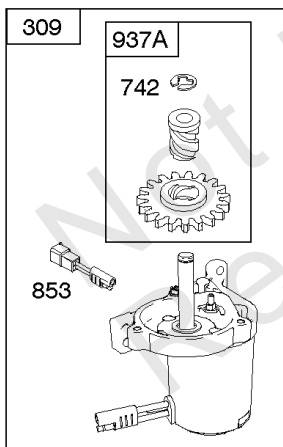

Electric Starter, Gasket Kits

REF NO	PART NO	QTY	DESCRIPTION
3	299819S		SEAL, Oil -(Magneto Side)
7	692249		GASKET, Cylinder Head -Used Before Code Date 11070100
7	799875		GASKET, Cylinder Head -Used After Code Date 11063000
7	799874		GASKET, Cylinder Head
9	699833		GASKET-BREATHER
12	692232		GASKET, Crankcase
20	399781S		SEAL, Oil -(PTO Side)
51	272199S		GASKET, Intake
51A	794306		GASKET, Intake
104	797622		PIN-FLOAT HINGE
121	498260		KIT, Carburetor Overhaul
127	694468		PLUG, Welch -(Bowl Vent)
134	398188		KIT-NEEDLE/SEAT
137	796610		GASKET, Float Bowl -(1/8)
137	693981		GASKET-FLOAT BOWL -(1/16)
163	795629		GASKET-AIR CLEANER -(Air Cleaner)
276	271716		WASHER-SEALING
309	799045		MOTOR-STARTER -Used After Code Date 10112700
309A	-----		Motor-Starter -(For Replacement Starter Motor, Order Reference 309)
309B	-----		Motor-Starter -(No Longer Available) (See Reference 309 For Replacement) -Used After Code Date 07052800 -Used Before Code Date 10112800
358	590508		GASKET SET, Engine
510	795093		DRIVE, Starter
513	795100		CLUTCH-DRIVE
524	692296		SEAL-DIPSTICK TUBE -(Dipstick Tube)
585	691879		GASKET-BREA PASSAGE
617	270344S		SEAL, O-Ring -(Intake Manifold)
633	691321		SEAL-CHOKE/THR SHAFT -(Throttle Shaft)
633A	693867		SEAL, Choke/Throttle Shaft
651	691660		SCREW -(Starter Gear Cover)
668	493823		SPACER -(Includes 2)
697	691127		SCREW -(Starter Motor) (Drive Cap)
742	93941		RETAINER, E Ring
783	795099		GEAR-PINION
783A	795096		GEAR-PINION
784	795095		COVER, Starter Gear
785	692352		GASKET-STARTER COVER
842	691031		SEAL, O-Ring -(Dipstick Tube)