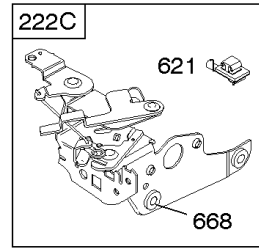

Not For Reproduction

843 843A 188

745

Controls, Electrical, Flywheel Brake, Governor Spring

REF NO	PART NO	QTY	DESCRIPTION
98A	493280		KIT-IDLE SPEED -(Idle Speed)
188	693399		SCREW -(Control Bracket)
202	691829		LINK, Mechanical Governor
209B	699056		SPRING, Governor
222K	593582		BRACKET-CONTROL
236	691826		LINK, Lockout
265	690798		CLAMP, Casing
265A	691024		CLAMP, Casing
265B	692179		CLAMP-CASING
267	691044		SCREW -(Casing Clamp)
268	691025		CASING, Control Wire -(Cut To Required Length)
269	691026		WIRE, Control -(Cut To Required Length)
270	691027		NUT -(Control Wire Casing)
271	691028		LEVER, Control
347	691396		SWITCH, Rocker
356	692390		WIRE, Stop
356B	693010		WIRE, Stop
356D	496381		WIRE, Stop
356H	690791		WIRE, Stop
497	690664		SCREW -(Stopswitch Bracket)
500	691086		WASHER -(Key Switch)
578	398153		WIRE ASSEMBLY
578A	695283		WIRE ASSEMBLY
621	692310		SWITCH, Stop
627	792565		BRACKET-STOPSWITCH
627A	793211		BRACKET, Stopswitch
664	691087		NUT -(Key Switch)
668	493823		SPACER -(Includes 2)
745	691648		SCREW -(Brake)
789A	696546		HARNESS, Wiring
789F	594393		HARNESS, Wiring
789B	792685		HARNESS, Wiring
789C	796385		HARNESS, Wiring
789D	796574		HARNESS, Wiring
789E	594392		HARNESS, Wiring
843	691884		SLEEVE, Lever -(Speed Control)
843A	691895		SLEEVE, Lever -(Choke)
853	695268		ADAPTER, Wire
853A	695897		ADAPTER, Wire
892	690646		SWITCH-KEY
922A	692135		SPRING, Brake
923	796136		BRAKE -(Rewind Start)

843 843A 188

Controls, Electrical, Flywheel Brake, Governor Spring

REF NO	PART NO	QTY	DESCRIPTION
923A	796387		BRAKE -(Electric Start)
990	691959		KEY SET

Not For Reproduction

Electric Starter, Gasket Kits