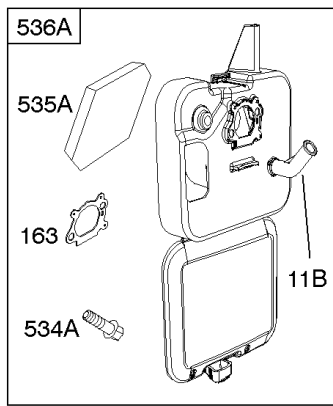

Air Cleaner, Exhaust System

REF NO	PART NO	QTY	DESCRIPTION
11B	691923		TUBE, Breather
81	691740		LOCK, Muffler Screw
163	795629		GASKET-AIR CLEANER -(Air Cleaner)
291	593208		THERMOSTAT
300	593581		MUFFLER -(Ready Start System) -Used After Code Date 13122200
300	790828		MUFFLER -Used Before Code Date 13122300
346	690661		SCREW -(Spark Arrestor)
425A	690670		SCREW -(Air Cleaner Cover)
443A	692523		SCREW -(Air Cleaner Primer Base)
445A	491588S		FILTER-A/C CARTRIDGE
534A	798294		SCREW -(Air Cleaner)
535	493537S		FILTER, Air Cleaner Foam
536A	798293		CLEANER, Air
613	691340		SCREW -(Muffler) (1/4-20 x 2.75 Inches Total Length, 2.25 Inch Shoulder Length)
613	790833		SCREW -(Muffler) (1/4-20 x 2.75 Inches Total Length, 2.08 Inch Shoulder Length)
613	792678		SCREW -(Muffler) (1/4-20 x 3.39 Inches Total Length, 2.71 Inch Shoulder Length)
613A	691653		SCREW -(Muffler) (1/4-20 x 3.39 Inches Total Length, 2.88 Inch Shoulder Length)
676	396548		DEFLECTOR-MUFFLER
676A	393756		DEFLECTOR, Muffler -(Side Outlet)
676C	493871		DEFLECTOR, Muffler
676E	393760		DEFLECTOR, Muffler
677	690661		SCREW -(Muffler Deflector) (Thread Forming)
677A	593440		SCREW -(Muffler Deflector) (Self-Drilling & Tapping)
832	593875		GUARD, Muffler
832A	691424		MUFFLER
832B	497683		GUARD, Muffler
832E	793568		MUFFLER
836	690664		SCREW -(Muffler Guard)
836B	691147		SCREW -(Muffler Guard)
836C	790745		SCREW -(Muffler Guard)
875	593580		BASE, Air Cleaner -(Primer) -Used After Code Date 14012600
883	691881		GASKET, Exhaust
966A	593942		BASE, Air Cleaner -(Primer) (2 Point Mounting) -Used After Code Date 14012600
966D	593945		BASE, Air Cleaner -(Primer) -Used After Code Date 14012600