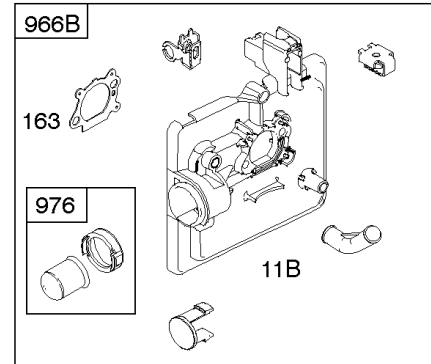

Air Cleaner, Exhaust System

REF NO	PART NO	QTY	DESCRIPTION
11B	691923		TUBE, Breather
81	691740		LOCK, Muffler Screw
163	795629		GASKET-AIR CLEANER -(Air Cleaner)
291	593208		THERMOSTAT
300	593581		MUFFLER -(Ready Start System) -Used After Code Date 13122200
300	790828		MUFFLER -Used Before Code Date 13122300
346	690661		SCREW -(Spark Arrestor)
425A	690670		SCREW -(Air Cleaner Cover)
443A	692523		SCREW -(Air Cleaner Primer Base)
445A	491588S		FILTER-A/C CARTRIDGE
534A	798294		SCREW -(Air Cleaner)
535	493537S		FILTER, Air Cleaner Foam
536A	798293		CLEANER, Air
613	691340		SCREW -(Muffler) (1/4-20 x 2.75 Inches Total Length, 2.25 Inch Shoulder Length)
613	790833		SCREW -(Muffler) (1/4-20 x 2.75 Inches Total Length, 2.08 Inch Shoulder Length)
613	792678		SCREW -(Muffler) (1/4-20 x 3.39 Inches Total Length, 2.71 Inch Shoulder Length)
613A	691653		SCREW -(Muffler) (1/4-20 x 3.39 Inches Total Length, 2.88 Inch Shoulder Length)
676	396548		DEFLECTOR-MUFFLER
676A	393756		DEFLECTOR, Muffler -(Side Outlet)
676C	493871		DEFLECTOR, Muffler
676E	393760		DEFLECTOR, Muffler
677	690661		SCREW -(Muffler Deflector) (Thread Forming)
677A	593440		SCREW -(Muffler Deflector) (Self-Drilling & Tapping)
832	593875		GUARD, Muffler
832A	691424		MUFFLER
832B	497683		GUARD, Muffler
832E	793568		MUFFLER
836	690664		SCREW -(Muffler Guard)
836B	691147		SCREW -(Muffler Guard)
836C	790745		SCREW -(Muffler Guard)
875	593580		BASE, Air Cleaner -(Primer) -Used After Code Date 14012600
883	691881		GASKET, Exhaust
966A	593942		BASE, Air Cleaner -(Primer) (2 Point Mounting) -Used After Code Date 14012600
966D	593945		BASE, Air Cleaner -(Primer) -Used After Code Date 14012600