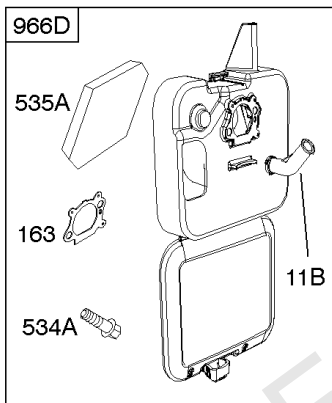

Air Cleaner, Exhaust System

REF NO	PART NO	QTY	DESCRIPTION
11B	691923		TUBE, Breather
81	691740		LOCK, Muffler Screw
163	795629		GASKET-AIR CLEANER -(Air Cleaner)
291	593208		THERMOSTAT
300	593581		MUFFLER -(Ready Start System) -Used After Code Date 13122200
300	790828		MUFFLER -Used Before Code Date 13122300
346	690661		SCREW -(Spark Arrestor)
425A	690670		SCREW -(Air Cleaner Cover)
443A	692523		SCREW -(Air Cleaner Primer Base)
445A	491588S		FILTER-A/C CARTRIDGE
534A	798294		SCREW -(Air Cleaner)
535	493537S		FILTER, Air Cleaner Foam
536A	798293		CLEANER, Air
613	691340		SCREW -(Muffler) (1/4-20 x 2.75 Inches Total Length, 2.25 Inch Shoulder Length)
613	790833		SCREW -(Muffler) (1/4-20 x 2.75 Inches Total Length, 2.08 Inch Shoulder Length)
613	792678		SCREW -(Muffler) (1/4-20 x 3.39 Inches Total Length, 2.71 Inch Shoulder Length)
613A	691653		SCREW -(Muffler) (1/4-20 x 3.39 Inches Total Length, 2.88 Inch Shoulder Length)
676	396548		DEFLECTOR-MUFFLER
676A	393756		DEFLECTOR, Muffler -(Side Outlet)
676C	493871		DEFLECTOR, Muffler
676E	393760		DEFLECTOR, Muffler
677	690661		SCREW -(Muffler Deflector) (Thread Forming)
677A	593440		SCREW -(Muffler Deflector) (Self-Drilling & Tapping)
832	593875		GUARD, Muffler
832A	691424		MUFFLER
832B	497683		GUARD, Muffler
832E	793568		MUFFLER
836	690664		SCREW -(Muffler Guard)
836B	691147		SCREW -(Muffler Guard)
836C	790745		SCREW -(Muffler Guard)
875	593580		BASE, Air Cleaner -(Primer) -Used After Code Date 14012600
883	691881		GASKET, Exhaust
966A	593942		BASE, Air Cleaner -(Primer) (2 Point Mounting) -Used After Code Date 14012600
966D	593945		BASE, Air Cleaner -(Primer) -Used After Code Date 14012600