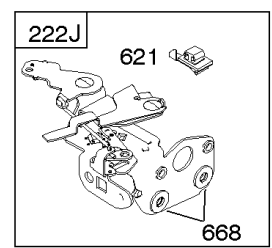

Not For Reproduction

843 843A 188

745

Controls, Electrical, Flywheel Brake, Governor Spring

REF NO	PART NO	QTY	DESCRIPTION
98A	493280		KIT-IDLE SPEED -(Idle Speed)
188	693399		SCREW -(Control Bracket)
202	691829		LINK, Mechanical Governor
209B	699056		SPRING, Governor
222K	593582		BRACKET-CONTROL
236	691826		LINK, Lockout
265	690798		CLAMP, Casing
265A	691024		CLAMP, Casing
265B	692179		CLAMP-CASING
267	691044		SCREW -(Casing Clamp)
268	691025		CASING, Control Wire -(Cut To Required Length)
269	691026		WIRE, Control -(Cut To Required Length)
270	691027		NUT -(Control Wire Casing)
271	691028		LEVER, Control
347	691396		SWITCH, Rocker
356	692390		WIRE, Stop
356B	693010		WIRE, Stop
356D	496381		WIRE, Stop
356H	690791		WIRE, Stop
497	690664		SCREW -(Stopswitch Bracket)
500	691086		WASHER -(Key Switch)
578	398153		WIRE ASSEMBLY
578A	695283		WIRE ASSEMBLY
621	692310		SWITCH, Stop
627	792565		BRACKET-STOPSWITCH
627A	793211		BRACKET, Stopswitch
664	691087		NUT -(Key Switch)
668	493823		SPACER -(Includes 2)
745	691648		SCREW -(Brake)
789A	696546		HARNESS, Wiring
789F	594393		HARNESS, Wiring
789B	792685		HARNESS, Wiring
789C	796385		HARNESS, Wiring
789D	796574		HARNESS, Wiring
789E	594392		HARNESS, Wiring
843	691884		SLEEVE, Lever -(Speed Control)
843A	691895		SLEEVE, Lever -(Choke)
853	695268		ADAPTER, Wire
853A	695897		ADAPTER, Wire
892	690646		SWITCH-KEY
922A	692135		SPRING, Brake
923	796136		BRAKE -(Rewind Start)

843 843A 188

Controls, Electrical, Flywheel Brake, Governor Spring

REF NO	PART NO	QTY	DESCRIPTION
923A	796387		BRAKE -(Electric Start)
990	691959		KEY SET

Not For Reproduction

Electric Starter, Gasket Kits