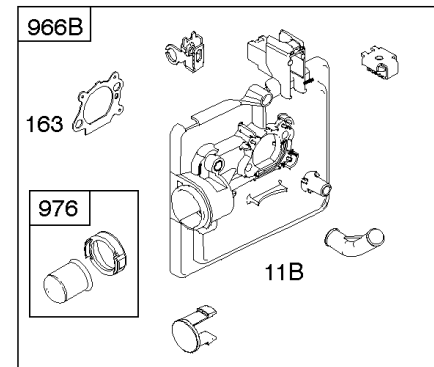

Air Cleaner, Exhaust System

REF NO	PART NO	QTY	DESCRIPTION
11B	691923		TUBE, Breather
81	691740		LOCK, Muffler Screw
163	795629		GASKET-AIR CLEANER -(Air Cleaner)
291	593208		THERMOSTAT
300	593581		MUFFLER -(Ready Start System) -Used After Code Date 13122200
300	790828		MUFFLER -Used Before Code Date 13122300
346	690661		SCREW -(Spark Arrestor)
425A	690670		SCREW -(Air Cleaner Cover)
443A	692523		SCREW -(Air Cleaner Primer Base)
445A	491588S		FILTER-A/C CARTRIDGE
534A	798294		SCREW -(Air Cleaner)
535	493537S		FILTER, Air Cleaner Foam
536A	798293		CLEANER, Air
613	691340		SCREW -(Muffler) (1/4-20 x 2.75 Inches Total Length, 2.25 Inch Shoulder Length)
613	790833		SCREW -(Muffler) (1/4-20 x 2.75 Inches Total Length, 2.08 Inch Shoulder Length)
613	792678		SCREW -(Muffler) (1/4-20 x 3.39 Inches Total Length, 2.71 Inch Shoulder Length)
613A	691653		SCREW -(Muffler) (1/4-20 x 3.39 Inches Total Length, 2.88 Inch Shoulder Length)
676	396548		DEFLECTOR-MUFFLER
676A	393756		DEFLECTOR, Muffler -(Side Outlet)
676C	493871		DEFLECTOR, Muffler
676E	393760		DEFLECTOR, Muffler
677	690661		SCREW -(Muffler Deflector) (Thread Forming)
677A	593440		SCREW -(Muffler Deflector) (Self-Drilling & Tapping)
832	593875		GUARD, Muffler
832A	691424		MUFFLER
832B	497683		GUARD, Muffler
832E	793568		MUFFLER
836	690664		SCREW -(Muffler Guard)
836B	691147		SCREW -(Muffler Guard)
836C	790745		SCREW -(Muffler Guard)
875	593580		BASE, Air Cleaner -(Primer) -Used After Code Date 14012600
883	691881		GASKET, Exhaust
966A	593942		BASE, Air Cleaner -(Primer) (2 Point Mounting) -Used After Code Date 14012600
966D	593945		BASE, Air Cleaner -(Primer) -Used After Code Date 14012600