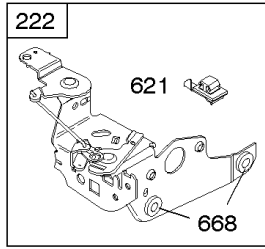

Not For Reproduction

843 843A 188

745

Controls, Electrical, Flywheel Brake, Governor Spring

REF NO	PART NO	QTY	DESCRIPTION
98A	493280		KIT-IDLE SPEED -(Idle Speed)
188	693399		SCREW -(Control Bracket)
202	691829		LINK, Mechanical Governor
209B	699056		SPRING, Governor
222K	593582		BRACKET-CONTROL
236	691826		LINK, Lockout
265	690798		CLAMP, Casing
265A	691024		CLAMP, Casing
265B	692179		CLAMP-CASING
267	691044		SCREW -(Casing Clamp)
268	691025		CASING, Control Wire -(Cut To Required Length)
269	691026		WIRE, Control -(Cut To Required Length)
270	691027		NUT -(Control Wire Casing)
271	691028		LEVER, Control
347	691396		SWITCH, Rocker
356	692390		WIRE, Stop
356B	693010		WIRE, Stop
356D	496381		WIRE, Stop
356H	690791		WIRE, Stop
497	690664		SCREW -(Stopswitch Bracket)
500	691086		WASHER -(Key Switch)
578	398153		WIRE ASSEMBLY
578A	695283		WIRE ASSEMBLY
621	692310		SWITCH, Stop
627	792565		BRACKET-STOPSWITCH
627A	793211		BRACKET, Stopswitch
664	691087		NUT -(Key Switch)
668	493823		SPACER -(Includes 2)
745	691648		SCREW -(Brake)
789A	696546		HARNESS, Wiring
789F	594393		HARNESS, Wiring
789B	792685		HARNESS, Wiring
789C	796385		HARNESS, Wiring
789D	796574		HARNESS, Wiring
789E	594392		HARNESS, Wiring
843	691884		SLEEVE, Lever -(Speed Control)
843A	691895		SLEEVE, Lever -(Choke)
853	695268		ADAPTER, Wire
853A	695897		ADAPTER, Wire
892	690646		SWITCH-KEY
922A	692135		SPRING, Brake
923	796136		BRAKE -(Rewind Start)

843 843A 188

Controls, Electrical, Flywheel Brake, Governor Spring

REF NO	PART NO	QTY	DESCRIPTION
923A	796387		BRAKE -(Electric Start)
990	691959		KEY SET

Not For Reproduction

Electric Starter, Gasket Kits