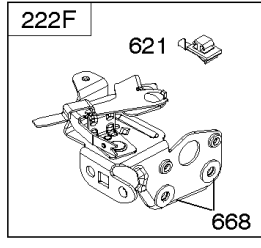

Not For Reproduction

843 843A 188

745

Controls, Electrical, Flywheel Brake, Governor Spring

REF NO	PART NO	QTY	DESCRIPTION
98A	493280		KIT-IDLE SPEED -(Idle Speed)
188	693399		SCREW -(Control Bracket)
202	691829		LINK, Mechanical Governor
209B	699056		SPRING, Governor
222K	593582		BRACKET-CONTROL
236	691826		LINK, Lockout
265	690798		CLAMP, Casing
265A	691024		CLAMP, Casing
265B	692179		CLAMP-CASING
267	691044		SCREW -(Casing Clamp)
268	691025		CASING, Control Wire -(Cut To Required Length)
269	691026		WIRE, Control -(Cut To Required Length)
270	691027		NUT -(Control Wire Casing)
271	691028		LEVER, Control
347	691396		SWITCH, Rocker
356	692390		WIRE, Stop
356B	693010		WIRE, Stop
356D	496381		WIRE, Stop
356H	690791		WIRE, Stop
497	690664		SCREW -(Stopswitch Bracket)
500	691086		WASHER -(Key Switch)
578	398153		WIRE ASSEMBLY
578A	695283		WIRE ASSEMBLY
621	692310		SWITCH, Stop
627	792565		BRACKET-STOPSWITCH
627A	793211		BRACKET, Stopswitch
664	691087		NUT -(Key Switch)
668	493823		SPACER -(Includes 2)
745	691648		SCREW -(Brake)
789A	696546		HARNESS, Wiring
789F	594393		HARNESS, Wiring
789B	792685		HARNESS, Wiring
789C	796385		HARNESS, Wiring
789D	796574		HARNESS, Wiring
789E	594392		HARNESS, Wiring
843	691884		SLEEVE, Lever -(Speed Control)
843A	691895		SLEEVE, Lever -(Choke)
853	695268		ADAPTER, Wire
853A	695897		ADAPTER, Wire
892	690646		SWITCH-KEY
922A	692135		SPRING, Brake
923	796136		BRAKE -(Rewind Start)