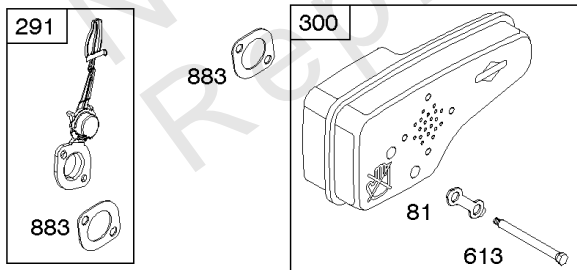

Air Cleaner, Exhaust System

REF NO	PART NO	QTY	DESCRIPTION
11B	691923		TUBE, Breather
81	691740		LOCK, Muffler Screw
163	795629		GASKET-AIR CLEANER -(Air Cleaner)
291	593208		THERMOSTAT
300	593581		MUFFLER -(Ready Start System) -Used After Code Date 13122200
300	790828		MUFFLER -Used Before Code Date 13122300
346	690661		SCREW -(Spark Arrestor)
425A	690670		SCREW -(Air Cleaner Cover)
443A	692523		SCREW -(Air Cleaner Primer Base)
445A	491588S		FILTER-A/C CARTRIDGE
534A	798294		SCREW -(Air Cleaner)
535	493537S		FILTER, Air Cleaner Foam
536A	798293		CLEANER, Air
613	691340		SCREW -(Muffler) (1/4-20 x 2.75 Inches Total Length, 2.25 Inch Shoulder Length)
613	790833		SCREW -(Muffler) (1/4-20 x 2.75 Inches Total Length, 2.08 Inch Shoulder Length)
613	792678		SCREW -(Muffler) (1/4-20 x 3.39 Inches Total Length, 2.71 Inch Shoulder Length)
613A	691653		SCREW -(Muffler) (1/4-20 x 3.39 Inches Total Length, 2.88 Inch Shoulder Length)
676	396548		DEFLECTOR-MUFFLER
676A	393756		DEFLECTOR, Muffler -(Side Outlet)
676C	493871		DEFLECTOR, Muffler
676E	393760		DEFLECTOR, Muffler
677	690661		SCREW -(Muffler Deflector) (Thread Forming)
677A	593440		SCREW -(Muffler Deflector) (Self-Drilling & Tapping)
832	593875		GUARD, Muffler
832A	691424		MUFFLER
832B	497683		GUARD, Muffler
832E	793568		MUFFLER
836	690664		SCREW -(Muffler Guard)
836B	691147		SCREW -(Muffler Guard)
836C	790745		SCREW -(Muffler Guard)
875	593580		BASE, Air Cleaner -(Primer) -Used After Code Date 14012600
883	691881		GASKET, Exhaust
966A	593942		BASE, Air Cleaner -(Primer) (2 Point Mounting) -Used After Code Date 14012600
966D	593945		BASE, Air Cleaner -(Primer) -Used After Code Date 14012600