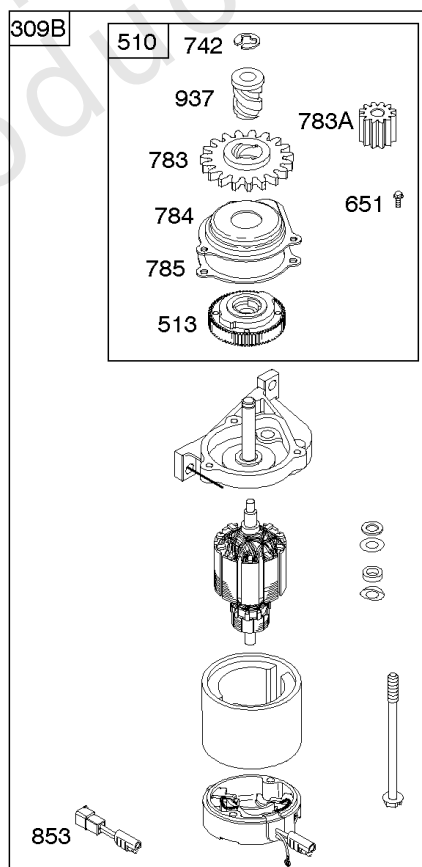

Electric Starter, Gasket Kits

REF NO	PART NO	QTY	DESCRIPTION
3	299819S		SEAL, Oil -(Magneto Side)
7	692249		GASKET, Cylinder Head -Used Before Code Date 11070100
7	799875		GASKET, Cylinder Head -Used After Code Date 11063000
7	799874		GASKET, Cylinder Head
9	699833		GASKET-BREATHER
12	692232		GASKET, Crankcase
20	399781S		SEAL, Oil -(PTO Side)
51	272199S		GASKET, Intake
51A	794306		GASKET, Intake
104	797622		PIN-FLOAT HINGE
121	498260		KIT, Carburetor Overhaul
127	694468		PLUG, Welch -(Bowl Vent)
134	398188		KIT-NEEDLE/SEAT
137	796610		GASKET, Float Bowl -(1/8)
137	693981		GASKET-FLOAT BOWL -(1/16)
163	795629		GASKET-AIR CLEANER -(Air Cleaner)
276	271716		WASHER-SEALING
309	799045		MOTOR-STARTER -Used After Code Date 10112700
309A	-----		Motor-Starter -(For Replacement Starter Motor, Order Reference 309)
309B	-----		Motor-Starter -(No Longer Available) (See Reference 309 For Replacement) -Used After Code Date 07052800 -Used Before Code Date 10112800
358	590508		GASKET SET, Engine
510	795093		DRIVE, Starter
513	795100		CLUTCH-DRIVE
524	692296		SEAL-DIPSTICK TUBE -(Dipstick Tube)
585	691879		GASKET-BREA PASSAGE
617	270344S		SEAL, O-Ring -(Intake Manifold)
633	691321		SEAL-CHOKE/THR SHAFT -(Throttle Shaft)
633A	693867		SEAL, Choke/Throttle Shaft
651	691660		SCREW -(Starter Gear Cover)
668	493823		SPACER -(Includes 2)
697	691127		SCREW -(Starter Motor) (Drive Cap)
742	93941		RETAINER, E Ring
783	795099		GEAR-PINION
783A	795096		GEAR-PINION
784	795095		COVER, Starter Gear
785	692352		GASKET-STARTER COVER
842	691031		SEAL, O-Ring -(Dipstick Tube)