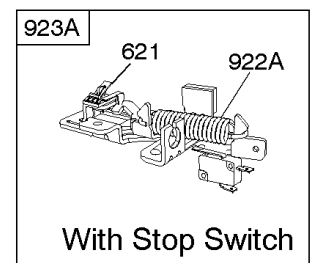

Carburetor

REF NO	PART NO	QTY	DESCRIPTION
137	693981		GASKET-FLOAT BOWL -(1/16)
141	796193		KIT, Choke Shaft -Used After Code Date 08031200
163	795629		GASKET-AIR CLEANER -(Air Cleaner)
217	690354		SPRING, Choke Return
231	691636		SCREW -(Choke Valve)
276	271716		WASHER-SEALING
617	270344S		SEAL, O-Ring -(Intake Manifold)
633	691321		SEAL-CHOKE/THR SHAFT -(Throttle Shaft)
633A	693867		SEAL, Choke/Throttle Shaft
692	590931		SPRING, Detent
975	796611		BOWL, Float

Not For Reproduction

843 843A 188

745

Controls, Electrical, Flywheel Brake, Governor Spring

REF NO	PART NO	QTY	DESCRIPTION
98A	493280		KIT-IDLE SPEED -(Idle Speed)
188	693399		SCREW -(Control Bracket)
202	691829		LINK, Mechanical Governor
209B	699056		SPRING, Governor
222K	593582		BRACKET-CONTROL
236	691826		LINK, Lockout
265	690798		CLAMP, Casing
265A	691024		CLAMP, Casing
265B	692179		CLAMP-CASING
267	691044		SCREW -(Casing Clamp)
268	691025		CASING, Control Wire -(Cut To Required Length)
269	691026		WIRE, Control -(Cut To Required Length)
270	691027		NUT -(Control Wire Casing)
271	691028		LEVER, Control
347	691396		SWITCH, Rocker
356	692390		WIRE, Stop
356B	693010		WIRE, Stop
356D	496381		WIRE, Stop
356H	690791		WIRE, Stop
497	690664		SCREW -(Stopswitch Bracket)
500	691086		WASHER -(Key Switch)
578	398153		WIRE ASSEMBLY
578A	695283		WIRE ASSEMBLY
621	692310		SWITCH, Stop
627	792565		BRACKET-STOPSWITCH
627A	793211		BRACKET, Stopswitch
664	691087		NUT -(Key Switch)
668	493823		SPACER -(Includes 2)
745	691648		SCREW -(Brake)
789A	696546		HARNESS, Wiring
789F	594393		HARNESS, Wiring
789B	792685		HARNESS, Wiring
789C	796385		HARNESS, Wiring
789D	796574		HARNESS, Wiring
789E	594392		HARNESS, Wiring
843	691884		SLEEVE, Lever -(Speed Control)
843A	691895		SLEEVE, Lever -(Choke)
853	695268		ADAPTER, Wire
853A	695897		ADAPTER, Wire
892	690646		SWITCH-KEY
922A	692135		SPRING, Brake
923	796136		BRAKE -(Rewind Start)