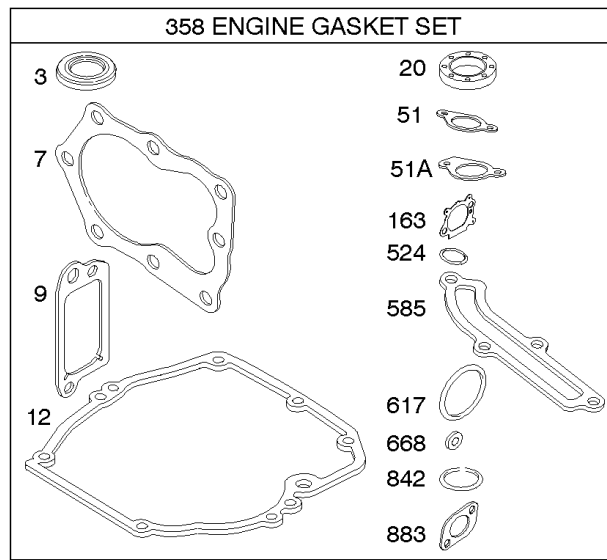

Electric Starter, Gasket Kits

REF NO	PART NO	QTY	DESCRIPTION
853	695268		ADAPTER, Wire
883	691881		GASKET, Exhaust
937	795098		SPLINE-STARTER
937A	799420		SPLINE, Starter
1095	590507		GASKET SET, Valve

Not For Reproduction