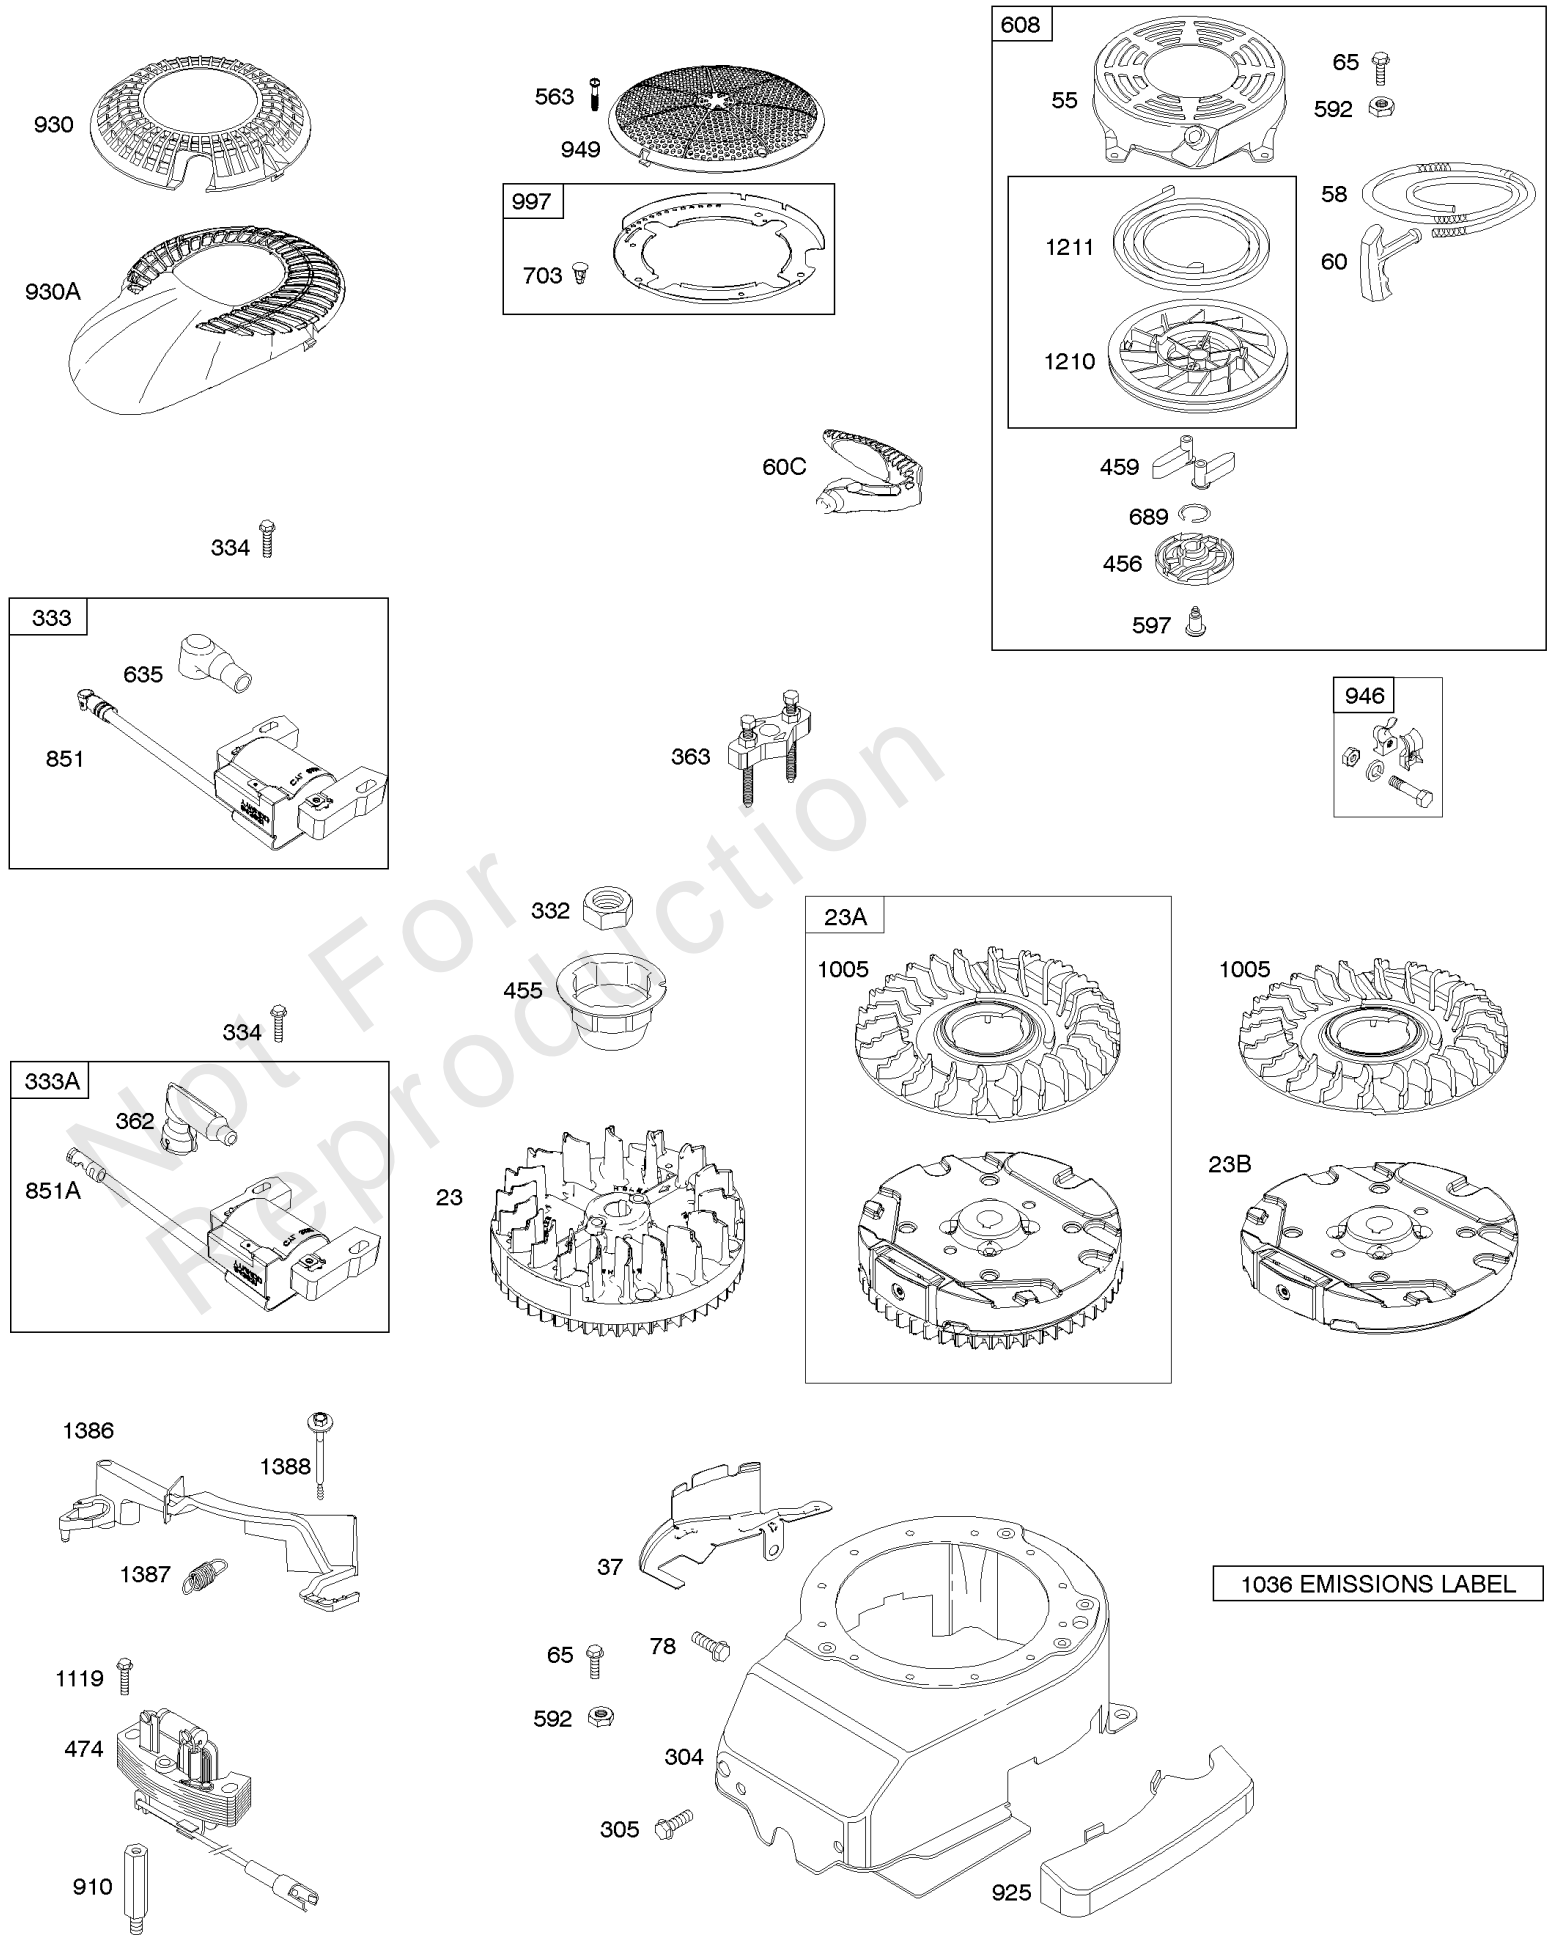

Air Cleaner, Exhaust System

REF NO	PART NO	QTY	DESCRIPTION
966B	795259		BASE-AIR CLEANER PRIM -(Primer) (3 point mounting) -Used Before Code Date 14012700
968B	692298		COVER, Air Cleaner
976	694395		PRIMER, Carburetor
994	398067		ARRESTOR-SPARK
994B	792245		ARRESTOR, Spark

Not For Reproduction