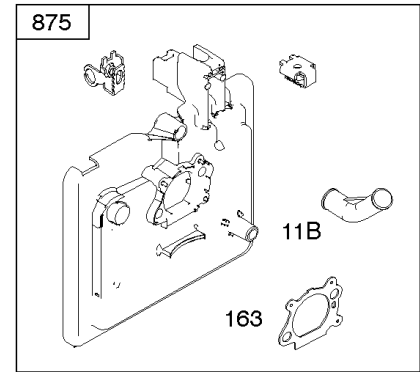

Air Cleaner, Exhaust System

REF NO	PART NO	QTY	DESCRIPTION
11B	691923		TUBE, Breather
81	691740		LOCK, Muffler Screw
163	795629		GASKET-AIR CLEANER -(Air Cleaner)
291	593208		THERMOSTAT
300	593581		MUFFLER -(Ready Start System) -Used After Code Date 13122200
300	790828		MUFFLER -Used Before Code Date 13122300
346	690661		SCREW -(Spark Arrestor)
425A	690670		SCREW -(Air Cleaner Cover)
443A	692523		SCREW -(Air Cleaner Primer Base)
445A	491588S		FILTER-A/C CARTRIDGE
534A	798294		SCREW -(Air Cleaner)
535	493537S		FILTER, Air Cleaner Foam
536A	798293		CLEANER, Air
613	691340		SCREW -(Muffler) (1/4-20 x 2.75 Inches Total Length, 2.25 Inch Shoulder Length)
613	790833		SCREW -(Muffler) (1/4-20 x 2.75 Inches Total Length, 2.08 Inch Shoulder Length)
613	792678		SCREW -(Muffler) (1/4-20 x 3.39 Inches Total Length, 2.71 Inch Shoulder Length)
613A	691653		SCREW -(Muffler) (1/4-20 x 3.39 Inches Total Length, 2.88 Inch Shoulder Length)
676	396548		DEFLECTOR-MUFFLER
676A	393756		DEFLECTOR, Muffler -(Side Outlet)
676C	493871		DEFLECTOR, Muffler
676E	393760		DEFLECTOR, Muffler
677	690661		SCREW -(Muffler Deflector) (Thread Forming)
677A	593440		SCREW -(Muffler Deflector) (Self-Drilling & Tapping)
832	593875		GUARD, Muffler
832A	691424		MUFFLER
832B	497683		GUARD, Muffler
832E	793568		MUFFLER
836	690664		SCREW -(Muffler Guard)
836B	691147		SCREW -(Muffler Guard)
836C	790745		SCREW -(Muffler Guard)
875	593580		BASE, Air Cleaner -(Primer) -Used After Code Date 14012600
883	691881		GASKET, Exhaust
966A	593942		BASE, Air Cleaner -(Primer) (2 Point Mounting) -Used After Code Date 14012600
966D	593945		BASE, Air Cleaner -(Primer) -Used After Code Date 14012600