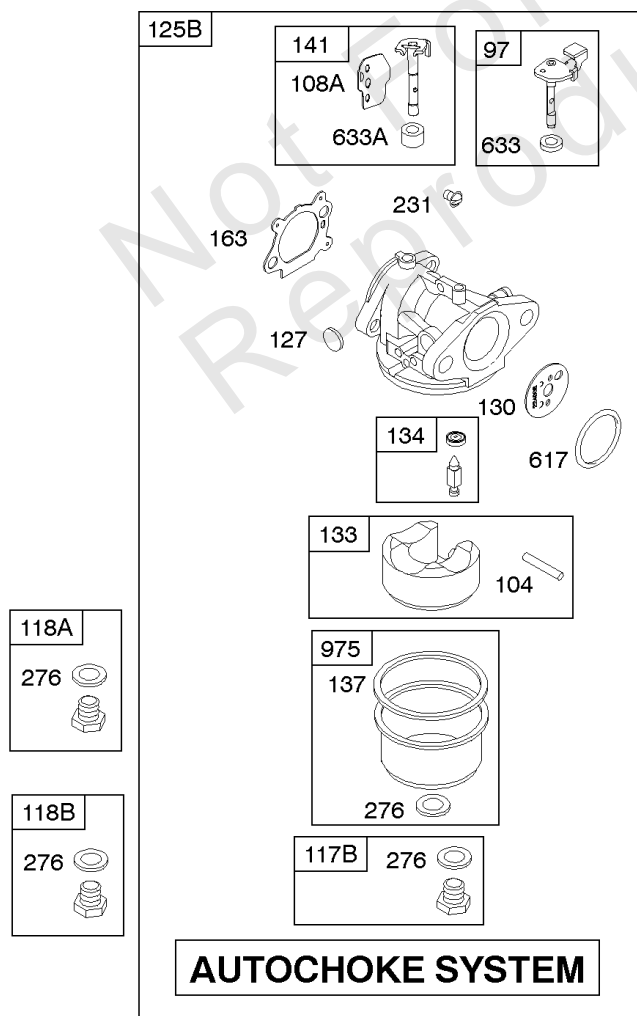

Carburetor

REF NO	PART NO	QTY	DESCRIPTION
95	691636		SCREW -(Throttle Valve)
97	493267		SHAFT-THROTTLE -(Metal)
97	696565		SHAFT, Throttle -(Plastic)
104	797622		PIN-FLOAT HINGE
108	691182		VALVE-CHOKE
108A	795935		VALVE, Choke -Used After Code Date 08031200
108A	790844		VALVE, Choke -Used Before Code Date 08031300
109	494218		KIT, Choke Shaft
109A	498593		SHAFT, Choke
117	498978		JET, Main -(Standard)
117A	498981		JET, Main -(Standard)
117B	498977		JET, Main -(Standard) -Used After Code Date 08061900
117B	697355		JET, Main -(Standard) -Used Before Code Date 07020700
117B	691428		JET, Main -(Standard) -Used After Code Date 07020600 -Used Before Code Date 08062000
118	798660		JET, Main -(High Altitude)
118A	494870		JET, Main -(High Altitude)
118B	695042		JET, Main -(High Altitude) -Used After Code Date 07020600 -Used Before Code Date 08062000
118B	692677		JET, Main -(High Altitude) -Used Before Code Date 07020700
118B	694250		JET, Main -(High Altitude) -Used After Code Date 08061900
125	799868		CARBURETOR -(Primer)
125A	799869		CARBURETOR -(Choke)
125B	799866		CARBURETOR -(Autochoke System) -Used After Code Date 07020600
125B	799871		CARBURETOR -(Autochoke System) -Used Before Code Date 07020700
127	694468		PLUG, Welch -(Bowl Vent)
130	696564		VALVE, Throttle
130A	691203		VALVE, Throttle
133	398187		FLOAT-CARBURETOR
134	398188		KIT-NEEDLE/SEAT
137	796610		GASKET, Float Bowl -(1/8)