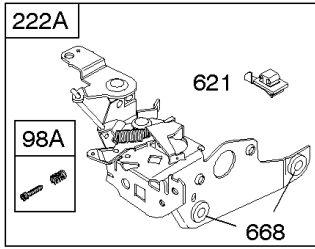

Not For Reproduction

843 843A 188

745

Controls, Electrical, Flywheel Brake, Governor Spring

REF NO	PART NO	QTY	DESCRIPTION
98A	493280		KIT-IDLE SPEED -(Idle Speed)
188	693399		SCREW -(Control Bracket)
202	691829		LINK, Mechanical Governor
209B	699056		SPRING, Governor
222K	593582		BRACKET-CONTROL
236	691826		LINK, Lockout
265	690798		CLAMP, Casing
265A	691024		CLAMP, Casing
265B	692179		CLAMP-CASING
267	691044		SCREW -(Casing Clamp)
268	691025		CASING, Control Wire -(Cut To Required Length)
269	691026		WIRE, Control -(Cut To Required Length)
270	691027		NUT -(Control Wire Casing)
271	691028		LEVER, Control
347	691396		SWITCH, Rocker
356	692390		WIRE, Stop
356B	693010		WIRE, Stop
356D	496381		WIRE, Stop
356H	690791		WIRE, Stop
497	690664		SCREW -(Stopswitch Bracket)
500	691086		WASHER -(Key Switch)
578	398153		WIRE ASSEMBLY
578A	695283		WIRE ASSEMBLY
621	692310		SWITCH, Stop
627	792565		BRACKET-STOPSWITCH
627A	793211		BRACKET, Stopswitch
664	691087		NUT -(Key Switch)
668	493823		SPACER -(Includes 2)
745	691648		SCREW -(Brake)
789A	696546		HARNESS, Wiring
789F	594393		HARNESS, Wiring
789B	792685		HARNESS, Wiring
789C	796385		HARNESS, Wiring
789D	796574		HARNESS, Wiring
789E	594392		HARNESS, Wiring
843	691884		SLEEVE, Lever -(Speed Control)
843A	691895		SLEEVE, Lever -(Choke)
853	695268		ADAPTER, Wire
853A	695897		ADAPTER, Wire
892	690646		SWITCH-KEY
922A	692135		SPRING, Brake
923	796136		BRAKE -(Rewind Start)

843 843A 188

Controls, Electrical, Flywheel Brake, Governor Spring

REF NO	PART NO	QTY	DESCRIPTION
923A	796387		BRAKE -(Electric Start)
990	691959		KEY SET

Not For Reproduction

Electric Starter, Gasket Kits