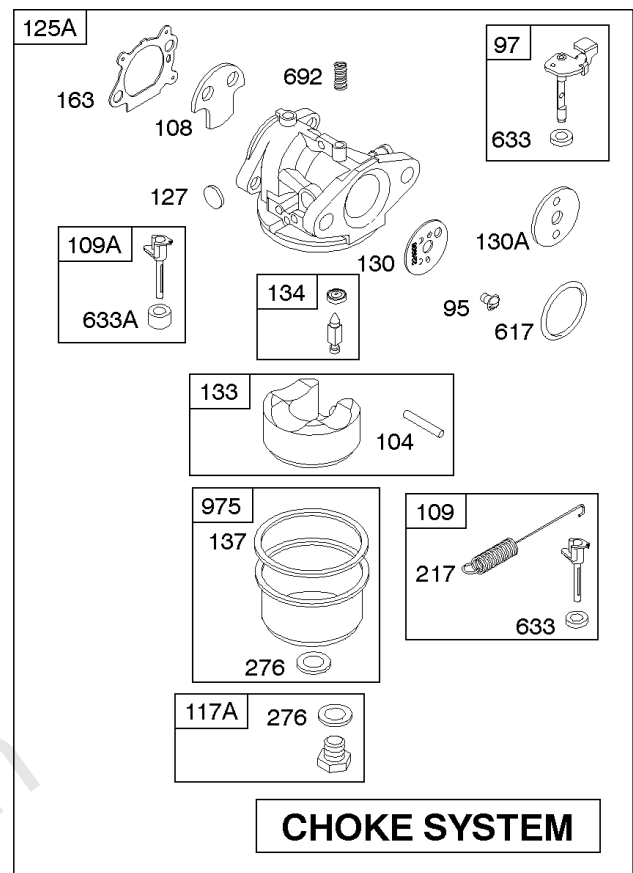

Carburetor

REF NO	PART NO	QTY	DESCRIPTION
95	691636		SCREW -(Throttle Valve)
97	493267		SHAFT-THROTTLE -(Metal)
97	696565		SHAFT, Throttle -(Plastic)
104	797622		PIN-FLOAT HINGE
108	691182		VALVE-CHOKE
108A	795935		VALVE, Choke -Used After Code Date 08031200
108A	790844		VALVE, Choke -Used Before Code Date 08031300
109	494218		KIT, Choke Shaft
109A	498593		SHAFT, Choke
117	498978		JET, Main -(Standard)
117A	498981		JET, Main -(Standard)
117B	498977		JET, Main -(Standard) -Used After Code Date 08061900
117B	697355		JET, Main -(Standard) -Used Before Code Date 07020700
117B	691428		JET, Main -(Standard) -Used After Code Date 07020600 -Used Before Code Date 08062000
118	798660		JET, Main -(High Altitude)
118A	494870		JET, Main -(High Altitude)
118B	695042		JET, Main -(High Altitude) -Used After Code Date 07020600 -Used Before Code Date 08062000
118B	692677		JET, Main -(High Altitude) -Used Before Code Date 07020700
118B	694250		JET, Main -(High Altitude) -Used After Code Date 08061900
125	799868		CARBURETOR -(Primer)
125A	799869		CARBURETOR -(Choke)
125B	799866		CARBURETOR -(Autochoke System) -Used After Code Date 07020600
125B	799871		CARBURETOR -(Autochoke System) -Used Before Code Date 07020700
127	694468		PLUG, Welch -(Bowl Vent)
130	696564		VALVE, Throttle
130A	691203		VALVE, Throttle
133	398187		FLOAT-CARBURETOR
134	398188		KIT-NEEDLE/SEAT
137	796610		GASKET, Float Bowl -(1/8)