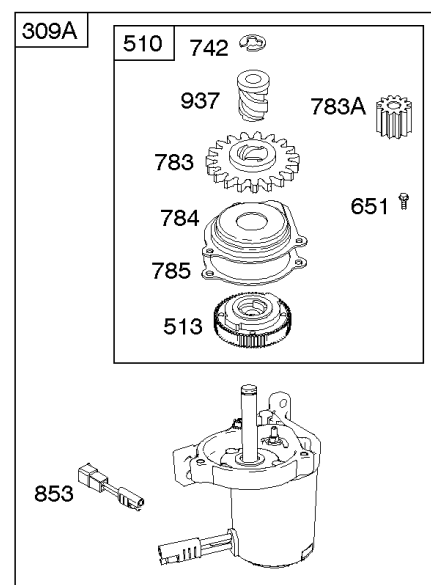

Electric Starter, Gasket Kits

REF NO	PART NO	QTY	DESCRIPTION
3	299819S		SEAL, Oil -(Magneto Side)
7	692249		GASKET, Cylinder Head -Used Before Code Date 11070100
7	799875		GASKET, Cylinder Head -Used After Code Date 11063000
7	799874		GASKET, Cylinder Head
9	699833		GASKET-BREATHER
12	692232		GASKET, Crankcase
20	399781S		SEAL, Oil -(PTO Side)
51	272199S		GASKET, Intake
51A	794306		GASKET, Intake
104	797622		PIN-FLOAT HINGE
121	498260		KIT, Carburetor Overhaul
127	694468		PLUG, Welch -(Bowl Vent)
134	398188		KIT-NEEDLE/SEAT
137	796610		GASKET, Float Bowl -(1/8)
137	693981		GASKET-FLOAT BOWL -(1/16)
163	795629		GASKET-AIR CLEANER -(Air Cleaner)
276	271716		WASHER-SEALING
309	799045		MOTOR-STARTER -Used After Code Date 10112700
309A	-----		Motor-Starter -(For Replacement Starter Motor, Order Reference 309)
309B	-----		Motor-Starter -(No Longer Available) (See Reference 309 For Replacement) -Used After Code Date 07052800 -Used Before Code Date 10112800
358	590508		GASKET SET, Engine
510	795093		DRIVE, Starter
513	795100		CLUTCH-DRIVE
524	692296		SEAL-DIPSTICK TUBE -(Dipstick Tube)
585	691879		GASKET-BREA PASSAGE
617	270344S		SEAL, O-Ring -(Intake Manifold)
633	691321		SEAL-CHOKE/THR SHAFT -(Throttle Shaft)
633A	693867		SEAL, Choke/Throttle Shaft
651	691660		SCREW -(Starter Gear Cover)
668	493823		SPACER -(Includes 2)
697	691127		SCREW -(Starter Motor) (Drive Cap)
742	93941		RETAINER, E Ring
783	795099		GEAR-PINION
783A	795096		GEAR-PINION
784	795095		COVER, Starter Gear
785	692352		GASKET-STARTER COVER
842	691031		SEAL, O-Ring -(Dipstick Tube)