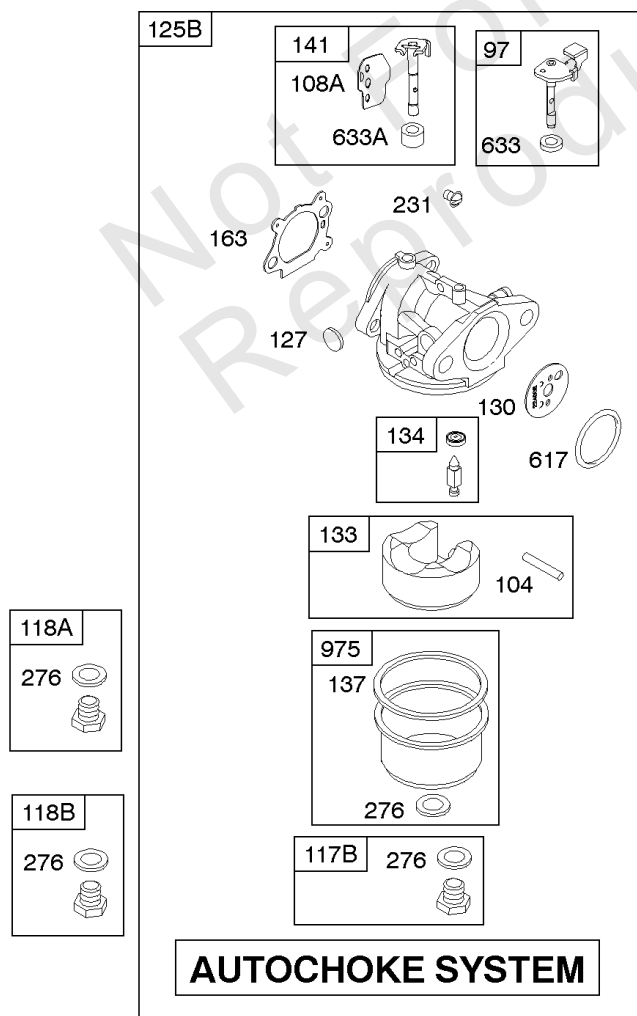

Carburetor

REF NO	PART NO	QTY	DESCRIPTION
137	693981		GASKET-FLOAT BOWL -(1/16)
141	796193		KIT, Choke Shaft -Used After Code Date 08031200
163	795629		GASKET-AIR CLEANER -(Air Cleaner)
217	690354		SPRING, Choke Return
231	691636		SCREW -(Choke Valve)
276	271716		WASHER-SEALING
617	270344S		SEAL, O-Ring -(Intake Manifold)
633	691321		SEAL-CHOKE/THR SHAFT -(Throttle Shaft)
633A	693867		SEAL, Choke/Throttle Shaft
692	590931		SPRING, Detent
975	796611		BOWL, Float

Not For Reproduction