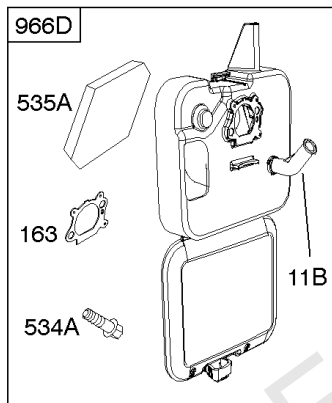

Air Cleaner, Exhaust System

REF NO	PART NO	QTY	DESCRIPTION
11B	691923		TUBE, Breather
81	691740		LOCK, Muffler Screw
163	795629		GASKET-AIR CLEANER -(Air Cleaner)
291	593208		THERMOSTAT
300	593581		MUFFLER -(Ready Start System) -Used After Code Date 13122200
300	790828		MUFFLER -Used Before Code Date 13122300
346	690661		SCREW -(Spark Arrestor)
425A	690670		SCREW -(Air Cleaner Cover)
443A	692523		SCREW -(Air Cleaner Primer Base)
445A	491588S		FILTER-A/C CARTRIDGE
534A	798294		SCREW -(Air Cleaner)
535	493537S		FILTER, Air Cleaner Foam
536A	798293		CLEANER, Air
613	691340		SCREW -(Muffler) (1/4-20 x 2.75 Inches Total Length, 2.25 Inch Shoulder Length)
613	790833		SCREW -(Muffler) (1/4-20 x 2.75 Inches Total Length, 2.08 Inch Shoulder Length)
613	792678		SCREW -(Muffler) (1/4-20 x 3.39 Inches Total Length, 2.71 Inch Shoulder Length)
613A	691653		SCREW -(Muffler) (1/4-20 x 3.39 Inches Total Length, 2.88 Inch Shoulder Length)
676	396548		DEFLECTOR-MUFFLER
676A	393756		DEFLECTOR, Muffler -(Side Outlet)
676C	493871		DEFLECTOR, Muffler
676E	393760		DEFLECTOR, Muffler
677	690661		SCREW -(Muffler Deflector) (Thread Forming)
677A	593440		SCREW -(Muffler Deflector) (Self-Drilling & Tapping)
832	593875		GUARD, Muffler
832A	691424		MUFFLER
832B	497683		GUARD, Muffler
832E	793568		MUFFLER
836	690664		SCREW -(Muffler Guard)
836B	691147		SCREW -(Muffler Guard)
836C	790745		SCREW -(Muffler Guard)
875	593580		BASE, Air Cleaner -(Primer) -Used After Code Date 14012600
883	691881		GASKET, Exhaust
966A	593942		BASE, Air Cleaner -(Primer) (2 Point Mounting) -Used After Code Date 14012600
966D	593945		BASE, Air Cleaner -(Primer) -Used After Code Date 14012600