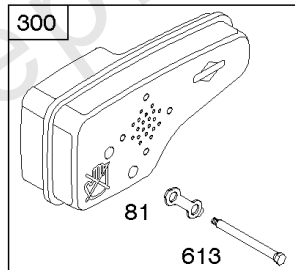

Air Cleaner, Exhaust System

REF NO	PART NO	QTY	DESCRIPTION
11B	691923		TUBE, Breather
81	691740		LOCK, Muffler Screw
163	795629		GASKET-AIR CLEANER -(Air Cleaner)
291	593208		THERMOSTAT
300	593581		MUFFLER -(Ready Start System) -Used After Code Date 13122200
300	790828		MUFFLER -Used Before Code Date 13122300
346	690661		SCREW -(Spark Arrestor)
425A	690670		SCREW -(Air Cleaner Cover)
443A	692523		SCREW -(Air Cleaner Primer Base)
445A	491588S		FILTER-A/C CARTRIDGE
534A	798294		SCREW -(Air Cleaner)
535	493537S		FILTER, Air Cleaner Foam
536A	798293		CLEANER, Air
613	691340		SCREW -(Muffler) (1/4-20 x 2.75 Inches Total Length, 2.25 Inch Shoulder Length)
613	790833		SCREW -(Muffler) (1/4-20 x 2.75 Inches Total Length, 2.08 Inch Shoulder Length)
613	792678		SCREW -(Muffler) (1/4-20 x 3.39 Inches Total Length, 2.71 Inch Shoulder Length)
613A	691653		SCREW -(Muffler) (1/4-20 x 3.39 Inches Total Length, 2.88 Inch Shoulder Length)
676	396548		DEFLECTOR-MUFFLER
676A	393756		DEFLECTOR, Muffler -(Side Outlet)
676C	493871		DEFLECTOR, Muffler
676E	393760		DEFLECTOR, Muffler
677	690661		SCREW -(Muffler Deflector) (Thread Forming)
677A	593440		SCREW -(Muffler Deflector) (Self-Drilling & Tapping)
832	593875		GUARD, Muffler
832A	691424		MUFFLER
832B	497683		GUARD, Muffler
832E	793568		MUFFLER
836	690664		SCREW -(Muffler Guard)
836B	691147		SCREW -(Muffler Guard)
836C	790745		SCREW -(Muffler Guard)
875	593580		BASE, Air Cleaner -(Primer) -Used After Code Date 14012600
883	691881		GASKET, Exhaust
966A	593942		BASE, Air Cleaner -(Primer) (2 Point Mounting) -Used After Code Date 14012600
966D	593945		BASE, Air Cleaner -(Primer) -Used After Code Date 14012600