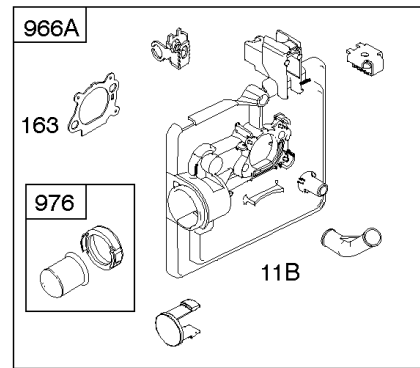

Air Cleaner, Exhaust System

REF NO	PART NO	QTY	DESCRIPTION
11B	691923		TUBE, Breather
81	691740		LOCK, Muffler Screw
163	795629		GASKET-AIR CLEANER -(Air Cleaner)
291	593208		THERMOSTAT
300	593581		MUFFLER -(Ready Start System) -Used After Code Date 13122200
300	790828		MUFFLER -Used Before Code Date 13122300
346	690661		SCREW -(Spark Arrestor)
425A	690670		SCREW -(Air Cleaner Cover)
443A	692523		SCREW -(Air Cleaner Primer Base)
445A	491588S		FILTER-A/C CARTRIDGE
534A	798294		SCREW -(Air Cleaner)
535	493537S		FILTER, Air Cleaner Foam
536A	798293		CLEANER, Air
613	691340		SCREW -(Muffler) (1/4-20 x 2.75 Inches Total Length, 2.25 Inch Shoulder Length)
613	790833		SCREW -(Muffler) (1/4-20 x 2.75 Inches Total Length, 2.08 Inch Shoulder Length)
613	792678		SCREW -(Muffler) (1/4-20 x 3.39 Inches Total Length, 2.71 Inch Shoulder Length)
613A	691653		SCREW -(Muffler) (1/4-20 x 3.39 Inches Total Length, 2.88 Inch Shoulder Length)
676	396548		DEFLECTOR-MUFFLER
676A	393756		DEFLECTOR, Muffler -(Side Outlet)
676C	493871		DEFLECTOR, Muffler
676E	393760		DEFLECTOR, Muffler
677	690661		SCREW -(Muffler Deflector) (Thread Forming)
677A	593440		SCREW -(Muffler Deflector) (Self-Drilling & Tapping)
832	593875		GUARD, Muffler
832A	691424		MUFFLER
832B	497683		GUARD, Muffler
832E	793568		MUFFLER
836	690664		SCREW -(Muffler Guard)
836B	691147		SCREW -(Muffler Guard)
836C	790745		SCREW -(Muffler Guard)
875	593580		BASE, Air Cleaner -(Primer) -Used After Code Date 14012600
883	691881		GASKET, Exhaust
966A	593942		BASE, Air Cleaner -(Primer) (2 Point Mounting) -Used After Code Date 14012600
966D	593945		BASE, Air Cleaner -(Primer) -Used After Code Date 14012600