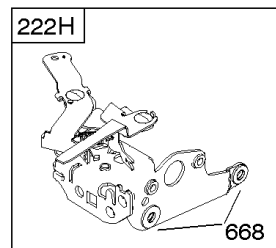

Carburetor

REF NO	PART NO	QTY	DESCRIPTION
137	693981		GASKET-FLOAT BOWL -(1/16)
141	796193		KIT, Choke Shaft -Used After Code Date 08031200
163	795629		GASKET-AIR CLEANER -(Air Cleaner)
217	690354		SPRING, Choke Return
231	691636		SCREW -(Choke Valve)
276	271716		WASHER-SEALING
617	270344S		SEAL, O-Ring -(Intake Manifold)
633	691321		SEAL-CHOKE/THR SHAFT -(Throttle Shaft)
633A	693867		SEAL, Choke/Throttle Shaft
692	590931		SPRING, Detent
975	796611		BOWL, Float

Not For Reproduction

843 843A 188

745

Controls, Electrical, Flywheel Brake, Governor Spring

REF NO	PART NO	QTY	DESCRIPTION
98A	493280		KIT-IDLE SPEED -(Idle Speed)
188	693399		SCREW -(Control Bracket)
202	691829		LINK, Mechanical Governor
209B	699056		SPRING, Governor
222K	593582		BRACKET-CONTROL
236	691826		LINK, Lockout
265	690798		CLAMP, Casing
265A	691024		CLAMP, Casing
265B	692179		CLAMP-CASING
267	691044		SCREW -(Casing Clamp)
268	691025		CASING, Control Wire -(Cut To Required Length)
269	691026		WIRE, Control -(Cut To Required Length)
270	691027		NUT -(Control Wire Casing)
271	691028		LEVER, Control
347	691396		SWITCH, Rocker
356	692390		WIRE, Stop
356B	693010		WIRE, Stop
356D	496381		WIRE, Stop
356H	690791		WIRE, Stop
497	690664		SCREW -(Stopswitch Bracket)
500	691086		WASHER -(Key Switch)
578	398153		WIRE ASSEMBLY
578A	695283		WIRE ASSEMBLY
621	692310		SWITCH, Stop
627	792565		BRACKET-STOPSWITCH
627A	793211		BRACKET, Stopswitch
664	691087		NUT -(Key Switch)
668	493823		SPACER -(Includes 2)
745	691648		SCREW -(Brake)
789A	696546		HARNESS, Wiring
789F	594393		HARNESS, Wiring
789B	792685		HARNESS, Wiring
789C	796385		HARNESS, Wiring
789D	796574		HARNESS, Wiring
789E	594392		HARNESS, Wiring
843	691884		SLEEVE, Lever -(Speed Control)
843A	691895		SLEEVE, Lever -(Choke)
853	695268		ADAPTER, Wire
853A	695897		ADAPTER, Wire
892	690646		SWITCH-KEY
922A	692135		SPRING, Brake
923	796136		BRAKE -(Rewind Start)