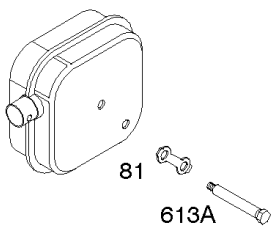

Air Cleaner, Exhaust System

REF NO	PART NO	QTY	DESCRIPTION
11B	691923		TUBE, Breather
81	691740		LOCK, Muffler Screw
163	795629		GASKET-AIR CLEANER -(Air Cleaner)
291	593208		THERMOSTAT
300	593581		MUFFLER -(Ready Start System) -Used After Code Date 13122200
300	790828		MUFFLER -Used Before Code Date 13122300
346	690661		SCREW -(Spark Arrestor)
425A	690670		SCREW -(Air Cleaner Cover)
443A	692523		SCREW -(Air Cleaner Primer Base)
445A	491588S		FILTER-A/C CARTRIDGE
534A	798294		SCREW -(Air Cleaner)
535	493537S		FILTER, Air Cleaner Foam
536A	798293		CLEANER, Air
613	691340		SCREW -(Muffler) (1/4-20 x 2.75 Inches Total Length, 2.25 Inch Shoulder Length)
613	790833		SCREW -(Muffler) (1/4-20 x 2.75 Inches Total Length, 2.08 Inch Shoulder Length)
613	792678		SCREW -(Muffler) (1/4-20 x 3.39 Inches Total Length, 2.71 Inch Shoulder Length)
613A	691653		SCREW -(Muffler) (1/4-20 x 3.39 Inches Total Length, 2.88 Inch Shoulder Length)
676	396548		DEFLECTOR-MUFFLER
676A	393756		DEFLECTOR, Muffler -(Side Outlet)
676C	493871		DEFLECTOR, Muffler
676E	393760		DEFLECTOR, Muffler
677	690661		SCREW -(Muffler Deflector) (Thread Forming)
677A	593440		SCREW -(Muffler Deflector) (Self-Drilling & Tapping)
832	593875		GUARD, Muffler
832A	691424		MUFFLER
832B	497683		GUARD, Muffler
832E	793568		MUFFLER
836	690664		SCREW -(Muffler Guard)
836B	691147		SCREW -(Muffler Guard)
836C	790745		SCREW -(Muffler Guard)
875	593580		BASE, Air Cleaner -(Primer) -Used After Code Date 14012600
883	691881		GASKET, Exhaust
966A	593942		BASE, Air Cleaner -(Primer) (2 Point Mounting) -Used After Code Date 14012600
966D	593945		BASE, Air Cleaner -(Primer) -Used After Code Date 14012600