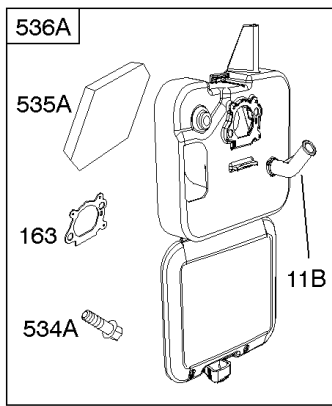

Air Cleaner, Exhaust System

REF NO	PART NO	QTY	DESCRIPTION
11B	691923		TUBE, Breather
81	691740		LOCK, Muffler Screw
163	795629		GASKET-AIR CLEANER -(Air Cleaner)
291	593208		THERMOSTAT
300	593581		MUFFLER -(Ready Start System) -Used After Code Date 13122200
300	790828		MUFFLER -Used Before Code Date 13122300
346	690661		SCREW -(Spark Arrestor)
425A	690670		SCREW -(Air Cleaner Cover)
443A	692523		SCREW -(Air Cleaner Primer Base)
445A	491588S		FILTER-A/C CARTRIDGE
534A	798294		SCREW -(Air Cleaner)
535	493537S		FILTER, Air Cleaner Foam
536A	798293		CLEANER, Air
613	691340		SCREW -(Muffler) (1/4-20 x 2.75 Inches Total Length, 2.25 Inch Shoulder Length)
613	790833		SCREW -(Muffler) (1/4-20 x 2.75 Inches Total Length, 2.08 Inch Shoulder Length)
613	792678		SCREW -(Muffler) (1/4-20 x 3.39 Inches Total Length, 2.71 Inch Shoulder Length)
613A	691653		SCREW -(Muffler) (1/4-20 x 3.39 Inches Total Length, 2.88 Inch Shoulder Length)
676	396548		DEFLECTOR-MUFFLER
676A	393756		DEFLECTOR, Muffler -(Side Outlet)
676C	493871		DEFLECTOR, Muffler
676E	393760		DEFLECTOR, Muffler
677	690661		SCREW -(Muffler Deflector) (Thread Forming)
677A	593440		SCREW -(Muffler Deflector) (Self-Drilling & Tapping)
832	593875		GUARD, Muffler
832A	691424		MUFFLER
832B	497683		GUARD, Muffler
832E	793568		MUFFLER
836	690664		SCREW -(Muffler Guard)
836B	691147		SCREW -(Muffler Guard)
836C	790745		SCREW -(Muffler Guard)
875	593580		BASE, Air Cleaner -(Primer) -Used After Code Date 14012600
883	691881		GASKET, Exhaust
966A	593942		BASE, Air Cleaner -(Primer) (2 Point Mounting) -Used After Code Date 14012600
966D	593945		BASE, Air Cleaner -(Primer) -Used After Code Date 14012600