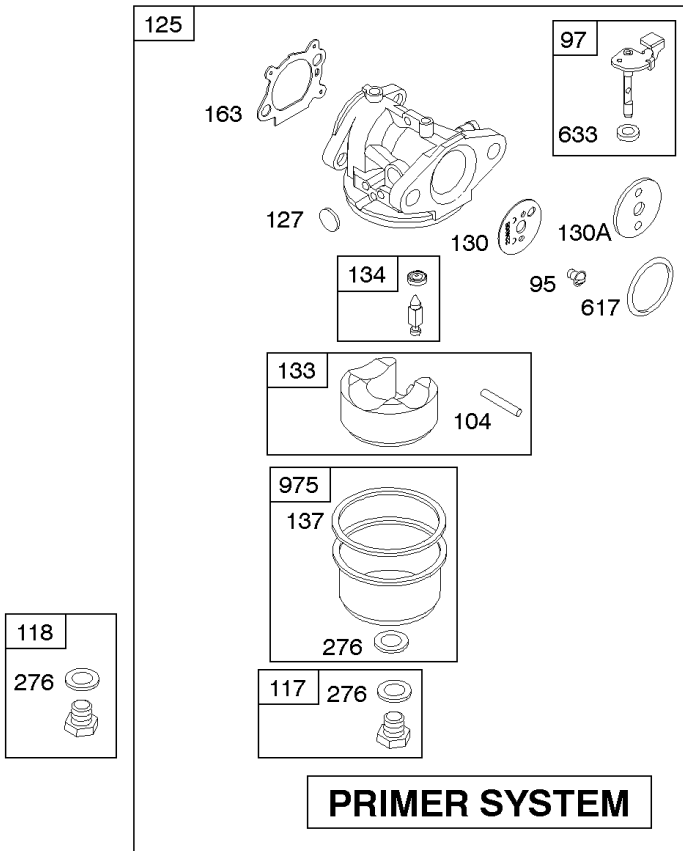

Carburetor

REF NO	PART NO	QTY	DESCRIPTION
95	691636		SCREW -(Throttle Valve)
97	493267		SHAFT-THROTTLE -(Metal)
97	696565		SHAFT, Throttle -(Plastic)
104	797622		PIN-FLOAT HINGE
108	691182		VALVE-CHOKE
108A	795935		VALVE, Choke -Used After Code Date 08031200
108A	790844		VALVE, Choke -Used Before Code Date 08031300
109	494218		KIT, Choke Shaft
109A	498593		SHAFT, Choke
117	498978		JET, Main -(Standard)
117A	498981		JET, Main -(Standard)
117B	498977		JET, Main -(Standard) -Used After Code Date 08061900
117B	697355		JET, Main -(Standard) -Used Before Code Date 07020700
117B	691428		JET, Main -(Standard) -Used After Code Date 07020600 -Used Before Code Date 08062000
118	798660		JET, Main -(High Altitude)
118A	494870		JET, Main -(High Altitude)
118B	695042		JET, Main -(High Altitude) -Used After Code Date 07020600 -Used Before Code Date 08062000
118B	692677		JET, Main -(High Altitude) -Used Before Code Date 07020700
118B	694250		JET, Main -(High Altitude) -Used After Code Date 08061900
125	799868		CARBURETOR -(Primer)
125A	799869		CARBURETOR -(Choke)
125B	799866		CARBURETOR -(Autochoke System) -Used After Code Date 07020600
125B	799871		CARBURETOR -(Autochoke System) -Used Before Code Date 07020700
127	694468		PLUG, Welch -(Bowl Vent)
130	696564		VALVE, Throttle
130A	691203		VALVE, Throttle
133	398187		FLOAT-CARBURETOR
134	398188		KIT-NEEDLE/SEAT
137	796610		GASKET, Float Bowl -(1/8)