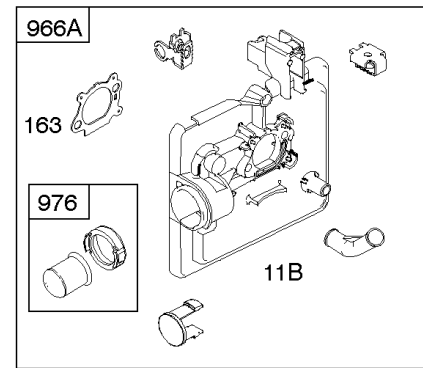

Air Cleaner, Exhaust System

REF NO	PART NO	QTY	DESCRIPTION
11B	691923		TUBE, Breather
81	691740		LOCK, Muffler Screw
163	795629		GASKET-AIR CLEANER -(Air Cleaner)
291	593208		THERMOSTAT
300	593581		MUFFLER -(Ready Start System) -Used After Code Date 13122200
300	790828		MUFFLER -Used Before Code Date 13122300
346	690661		SCREW -(Spark Arrestor)
425A	690670		SCREW -(Air Cleaner Cover)
443A	692523		SCREW -(Air Cleaner Primer Base)
445A	491588S		FILTER-A/C CARTRIDGE
534A	798294		SCREW -(Air Cleaner)
535	493537S		FILTER, Air Cleaner Foam
536A	798293		CLEANER, Air
613	691340		SCREW -(Muffler) (1/4-20 x 2.75 Inches Total Length, 2.25 Inch Shoulder Length)
613	790833		SCREW -(Muffler) (1/4-20 x 2.75 Inches Total Length, 2.08 Inch Shoulder Length)
613	792678		SCREW -(Muffler) (1/4-20 x 3.39 Inches Total Length, 2.71 Inch Shoulder Length)
613A	691653		SCREW -(Muffler) (1/4-20 x 3.39 Inches Total Length, 2.88 Inch Shoulder Length)
676	396548		DEFLECTOR-MUFFLER
676A	393756		DEFLECTOR, Muffler -(Side Outlet)
676C	493871		DEFLECTOR, Muffler
676E	393760		DEFLECTOR, Muffler
677	690661		SCREW -(Muffler Deflector) (Thread Forming)
677A	593440		SCREW -(Muffler Deflector) (Self-Drilling & Tapping)
832	593875		GUARD, Muffler
832A	691424		MUFFLER
832B	497683		GUARD, Muffler
832E	793568		MUFFLER
836	690664		SCREW -(Muffler Guard)
836B	691147		SCREW -(Muffler Guard)
836C	790745		SCREW -(Muffler Guard)
875	593580		BASE, Air Cleaner -(Primer) -Used After Code Date 14012600
883	691881		GASKET, Exhaust
966A	593942		BASE, Air Cleaner -(Primer) (2 Point Mounting) -Used After Code Date 14012600
966D	593945		BASE, Air Cleaner -(Primer) -Used After Code Date 14012600