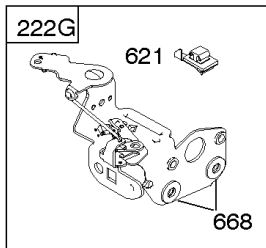

Carburetor

REF NO	PART NO	QTY	DESCRIPTION
137	693981		GASKET-FLOAT BOWL -(1/16)
141	796193		KIT, Choke Shaft -Used After Code Date 08031200
163	795629		GASKET-AIR CLEANER -(Air Cleaner)
217	690354		SPRING, Choke Return
231	691636		SCREW -(Choke Valve)
276	271716		WASHER-SEALING
617	270344S		SEAL, O-Ring -(Intake Manifold)
633	691321		SEAL-CHOKE/THR SHAFT -(Throttle Shaft)
633A	693867		SEAL, Choke/Throttle Shaft
692	590931		SPRING, Detent
975	796611		BOWL, Float

Not For Reproduction

843 843A 188

745

Controls, Electrical, Flywheel Brake, Governor Spring

REF NO	PART NO	QTY	DESCRIPTION
98A	493280		KIT-IDLE SPEED -(Idle Speed)
188	693399		SCREW -(Control Bracket)
202	691829		LINK, Mechanical Governor
209B	699056		SPRING, Governor
222K	593582		BRACKET-CONTROL
236	691826		LINK, Lockout
265	690798		CLAMP, Casing
265A	691024		CLAMP, Casing
265B	692179		CLAMP-CASING
267	691044		SCREW -(Casing Clamp)
268	691025		CASING, Control Wire -(Cut To Required Length)
269	691026		WIRE, Control -(Cut To Required Length)
270	691027		NUT -(Control Wire Casing)
271	691028		LEVER, Control
347	691396		SWITCH, Rocker
356	692390		WIRE, Stop
356B	693010		WIRE, Stop
356D	496381		WIRE, Stop
356H	690791		WIRE, Stop
497	690664		SCREW -(Stopswitch Bracket)
500	691086		WASHER -(Key Switch)
578	398153		WIRE ASSEMBLY
578A	695283		WIRE ASSEMBLY
621	692310		SWITCH, Stop
627	792565		BRACKET-STOPSWITCH
627A	793211		BRACKET, Stopswitch
664	691087		NUT -(Key Switch)
668	493823		SPACER -(Includes 2)
745	691648		SCREW -(Brake)
789A	696546		HARNESS, Wiring
789F	594393		HARNESS, Wiring
789B	792685		HARNESS, Wiring
789C	796385		HARNESS, Wiring
789D	796574		HARNESS, Wiring
789E	594392		HARNESS, Wiring
843	691884		SLEEVE, Lever -(Speed Control)
843A	691895		SLEEVE, Lever -(Choke)
853	695268		ADAPTER, Wire
853A	695897		ADAPTER, Wire
892	690646		SWITCH-KEY
922A	692135		SPRING, Brake
923	796136		BRAKE -(Rewind Start)