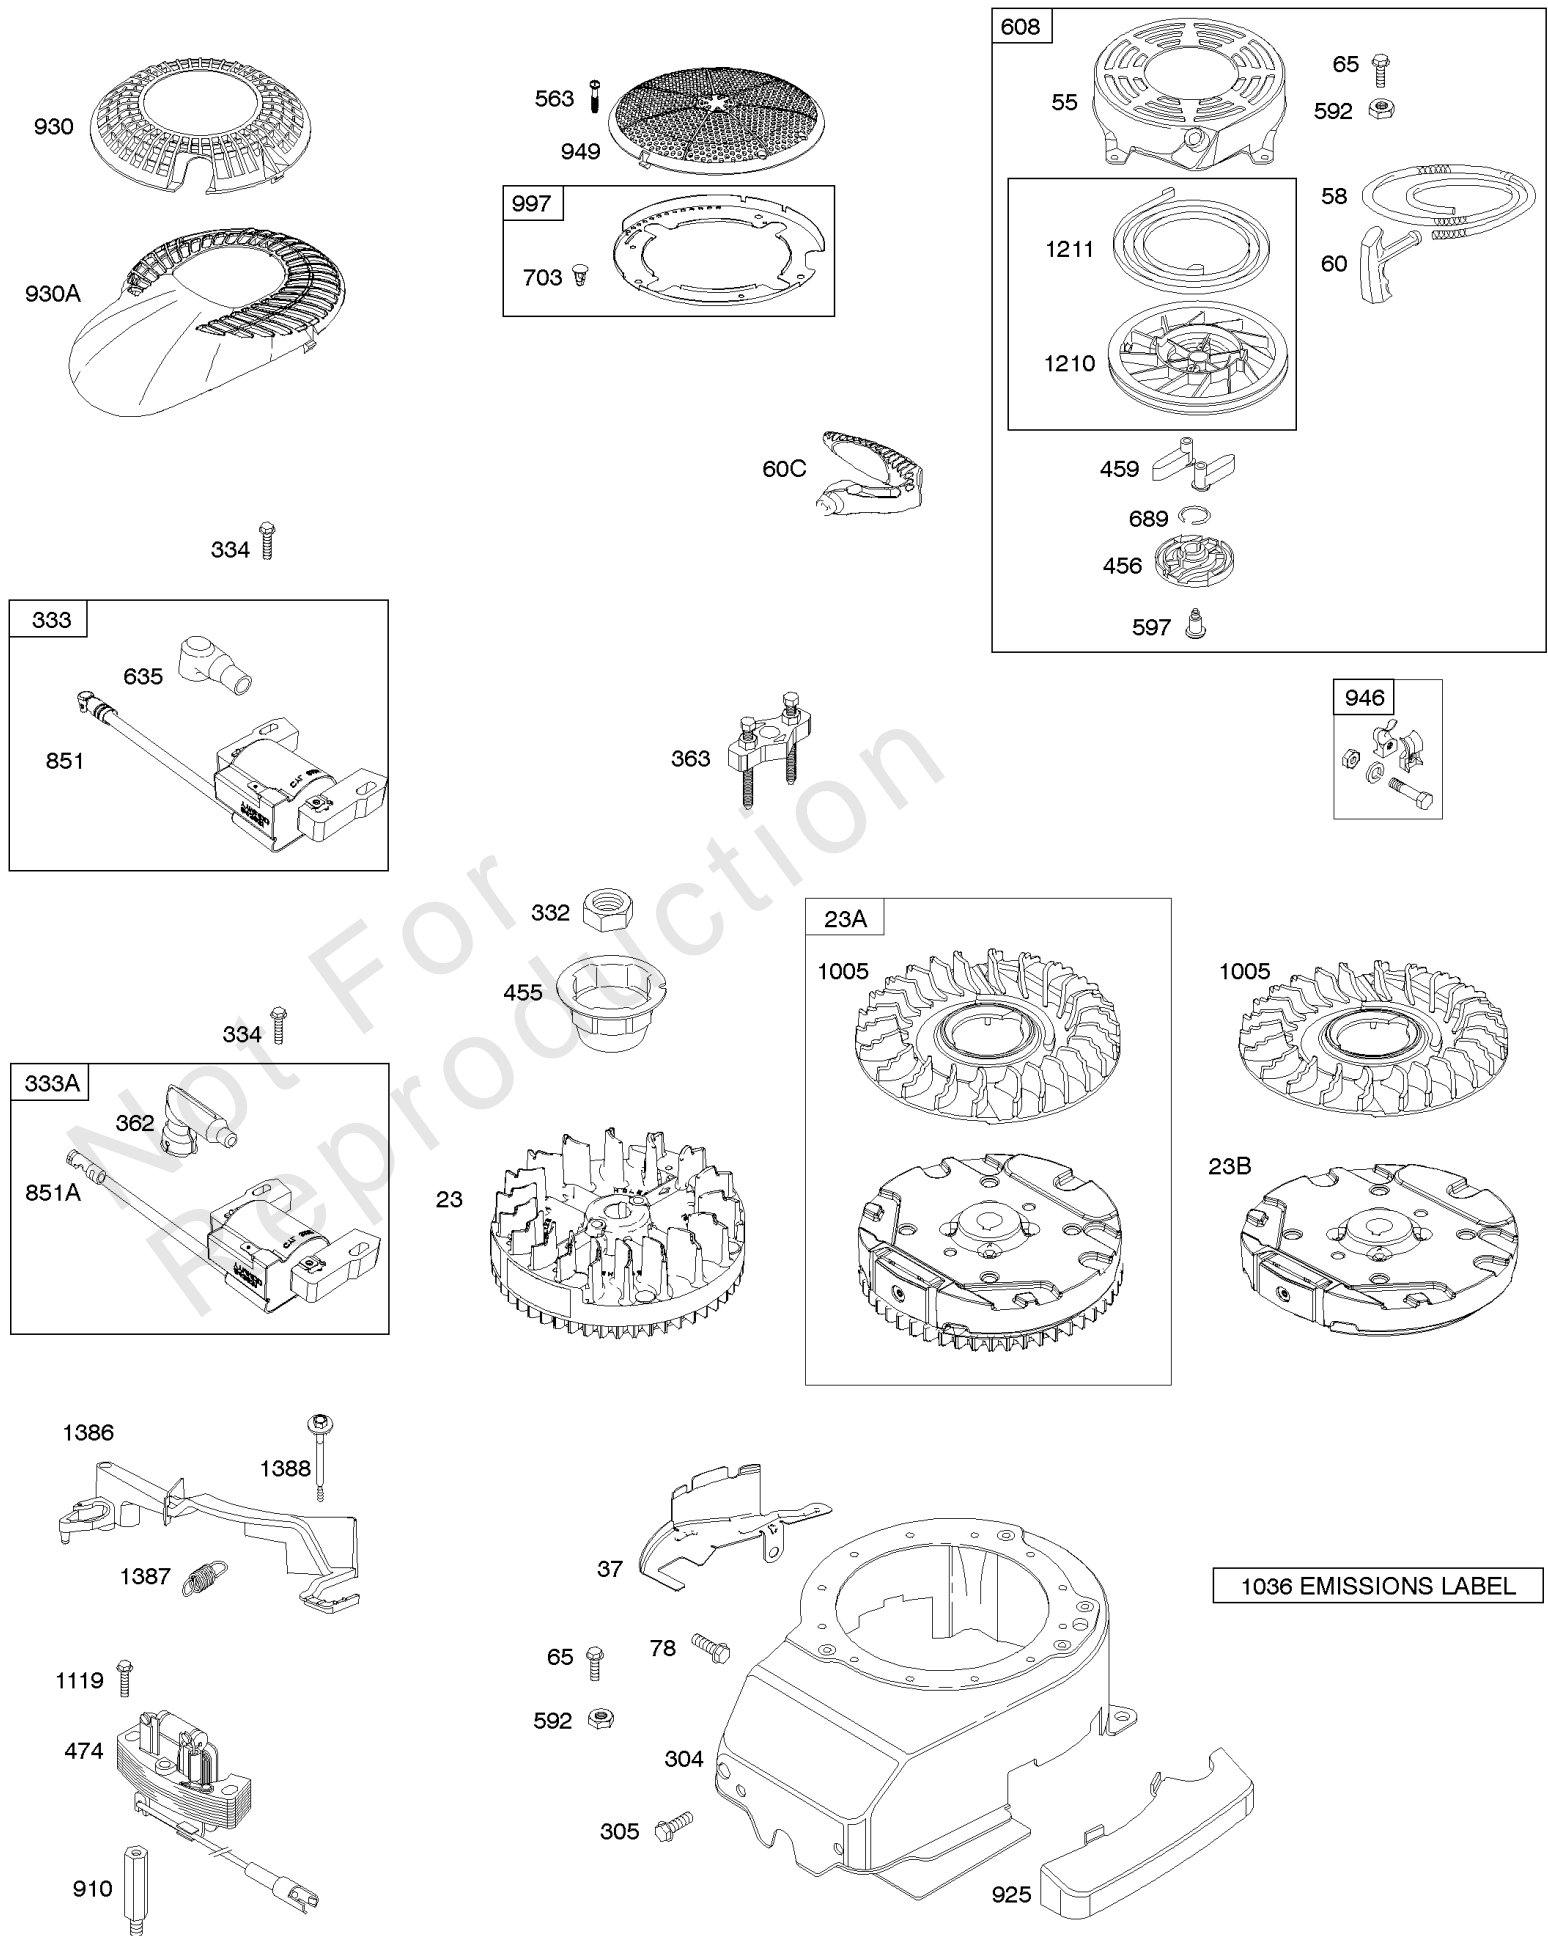

Blower Housing, Flywheel, Rewind Starter

REF NO	PART NO	QTY	DESCRIPTION
23	691987		FLYWHEEL
37	793756		GUARD-FLYWHEEL
55	691421		HOUSING, Rewind Starter
58	697316		ROPE, Starter -(Cut To Required Length)
60	281434S		GRIP, Starter Rope
60C	799716		GRIP, Starter Rope
65	690837		SCREW -(Rewind Starter)
78	691108		SCREW -(Flywheel Guard)
304	790826		HOUSING, Blower
305	691108		SCREW -(Blower Housing)
332	690662		NUT -(Flywheel)
333	590454		ARMATURE-MAGNETO -Also Order Ref #1386 Air Vane #790848
334	691061		SCREW -(Magneto Armature)
362	793351		SHIELD-SPARK PLUG
363	19069		PULLER, Flywheel
455	791960		CUP, Flywheel
456	692299		PLATE-PAWL FRICTION
459	281505S		PAWL-RATCHET
474	691991		ALTERNATOR
563	691138		SCREW -(Debris Screen Guard)
592	690800		NUT -(Rewind Starter)
597	691696		SCREW -(Pawl Friction Plate)
608	497680		STARTER, Rewind
635	66538S		BOOT, Spark PLug
689	691855		SPRING-FRICTION
703	696309		CLIP
851	493880S		TERMINAL-SPARK PLUG
851A	692424		TERMINAL, Spark Plug
910	691094		STUD -(Alternator)
925	795403		COVER-LINKAGE
930	691919		GUARD, Rewind
930A	691345		GUARD, Rewind
946	691738		STOP, Rope
949	696306		GUARD, Debris Screen
997	696310		SHIELD, Debris
1005	691346		FAN, Flywheel
1036	-----		Label-Emissions -(Available From A Briggs & Stratton Authorized Dealer)
1119	692979		SCREW -(Alternator)
1210	498144		PULLEY/SPRING ASSY -(Pulley)
1211	498144		PULLEY/SPRING ASSY -(Spring)