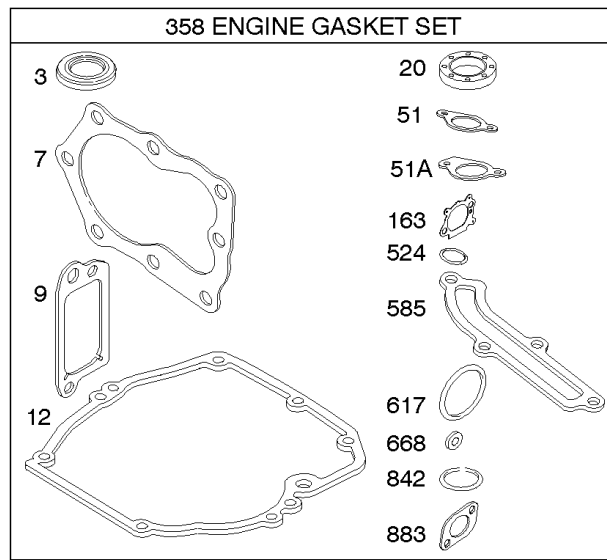

Electric Starter, Gasket Kits

REF NO	PART NO	QTY	DESCRIPTION
3	299819S		SEAL, Oil -(Magneto Side)
7	692249		GASKET, Cylinder Head -Used Before Code Date 11070100
7	799875		GASKET, Cylinder Head -Used After Code Date 11063000
7	799874		GASKET, Cylinder Head
9	699833		GASKET-BREATHER
12	692232		GASKET, Crankcase
20	399781S		SEAL, Oil -(PTO Side)
51	272199S		GASKET, Intake
51A	794306		GASKET, Intake
104	797622		PIN-FLOAT HINGE
121	498260		KIT, Carburetor Overhaul
127	694468		PLUG, Welch -(Bowl Vent)
134	398188		KIT-NEEDLE/SEAT
137	796610		GASKET, Float Bowl -(1/8)
137	693981		GASKET-FLOAT BOWL -(1/16)
163	795629		GASKET-AIR CLEANER -(Air Cleaner)
276	271716		WASHER-SEALING
309	799045		MOTOR-STARTER -Used After Code Date 10112700
309A	-----		Motor-Starter -(For Replacement Starter Motor, Order Reference 309)
309B	-----		Motor-Starter -(No Longer Available) (See Reference 309 For Replacement) -Used After Code Date 07052800 -Used Before Code Date 10112800
358	590508		GASKET SET, Engine
510	795093		DRIVE, Starter
513	795100		CLUTCH-DRIVE
524	692296		SEAL-DIPSTICK TUBE -(Dipstick Tube)
585	691879		GASKET-BREA PASSAGE
617	270344S		SEAL, O-Ring -(Intake Manifold)
633	691321		SEAL-CHOKE/THR SHAFT -(Throttle Shaft)
633A	693867		SEAL, Choke/Throttle Shaft
651	691660		SCREW -(Starter Gear Cover)
668	493823		SPACER -(Includes 2)
697	691127		SCREW -(Starter Motor) (Drive Cap)
742	93941		RETAINER, E Ring
783	795099		GEAR-PINION
783A	795096		GEAR-PINION
784	795095		COVER, Starter Gear
785	692352		GASKET-STARTER COVER
842	691031		SEAL, O-Ring -(Dipstick Tube)