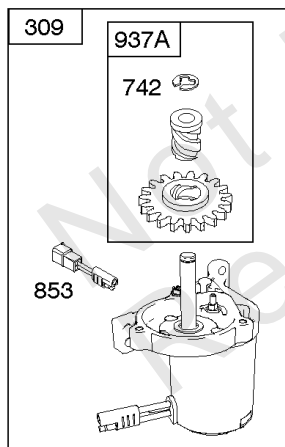

Electric Starter, Gasket Kits

REF NO	PART NO	QTY	DESCRIPTION
853	695268		ADAPTER, Wire
883	691881		GASKET, Exhaust
937	795098		SPLINE-STARTER
937A	799420		SPLINE, Starter
1095	590507		GASKET SET, Valve

Not For Reproduction