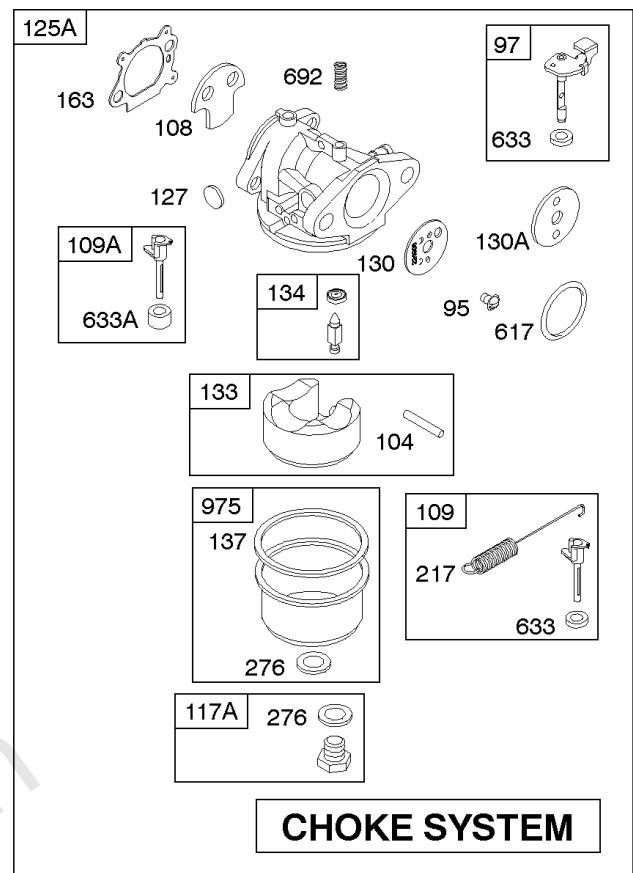

Carburetor

REF NO	PART NO	QTY	DESCRIPTION
137	693981		GASKET-FLOAT BOWL -(1/16)
141	796193		KIT, Choke Shaft -Used After Code Date 08031200
163	795629		GASKET-AIR CLEANER -(Air Cleaner)
217	690354		SPRING, Choke Return
231	691636		SCREW -(Choke Valve)
276	271716		WASHER-SEALING
617	270344S		SEAL, O-Ring -(Intake Manifold)
633	691321		SEAL-CHOKE/THR SHAFT -(Throttle Shaft)
633A	693867		SEAL, Choke/Throttle Shaft
692	590931		SPRING, Detent
975	796611		BOWL, Float

Not For Reproduction